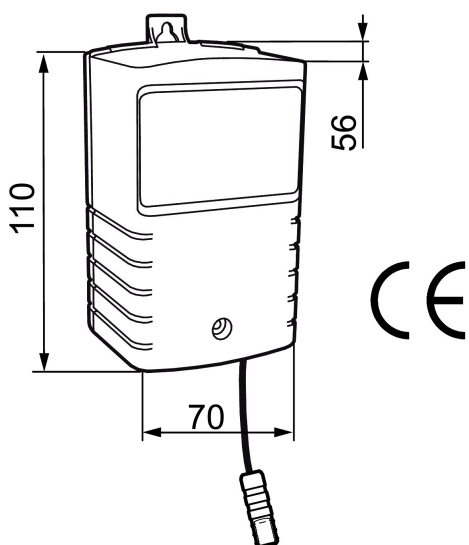

Unique characteristics

Transformer

Article number: 729475

Description:

- For Mora MMIX Tronic, Mora Cera Duo, Tronic Compact, Tronic shower panel and Tronic wall-mounted mixers
- Enclosure class: IP45
- 12V DC
- 7W
- Operating temperature range: 0–40 °C
- Fixed installations require a certified electrician
- Connects to AC adapter art.no. 729478.AE and 209601.AE
- Length of cable: 0,5 m
- Maximum cable length 100m, $\geq 0,5 \text{ mm}^2$
- Supplies up to 10 mixers