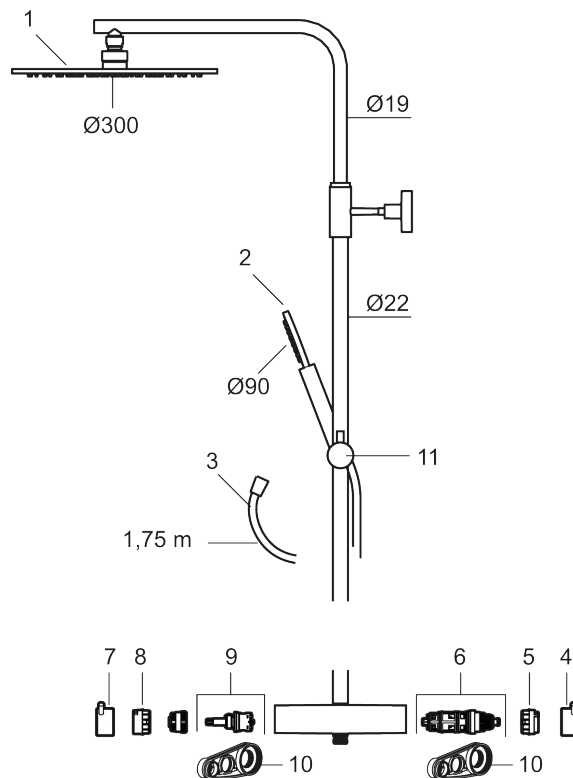

Article number: 271800.60

Sparepartlist

NO.	ART NO.	RSK	DESCRIPTION
1	130348	8237489	Shower head 300 mm, chrome
1	130348.12	8237490	Shower head 300 mm, matte black

NO.	ART NO.	RSK	DESCRIPTION
1	130348.22	8237491	Shower head 300 mm, matte white
1	130348.44	8237492	Shower head 300 mm, matte grey
1	130348.60	8237493	Shower head 300 mm, polished brass PVD
1	130348.62	8237494	Shower head 300 mm, brushed brass PVD
2	209575	8275496	Hand shower, chrome
2	209575.12	8275497	Hand shower, matte black
2	209575.22	8275498	Hand shower, matte white
2	209575.44	8275499	Hand shower, matte grey
2	209575.60	8275500	Hand shower, polished brass PVD
2	209575.62	8275501	Hand shower, brushed brass PVD
3	131170.AE	8251927	Shower hose in metal, 1750 mm, chrome
3	131170.12AE	8251999	Shower hose in metal, 1750 mm, matte black
3	131170.22AE	8252000	Shower hose in metal, 1750 mm, matte white
3	131170.44AE	8252001	Shower hose in metal, 1750 mm, matte grey
3	131170.60AE	8252002	Shower hose in metal, 1750 mm, polished brass PVD
3	131170.62AE	8252003	Shower hose in metal, 1750 mm, brushed brass PVD
4	409710.AE	8218902	Temperature handle, chrome
4	409710.12AE	8218903	Temperature handle, matte black
4	409710.22AE	8218904	Temperature handle, matte white
4	409710.44AE	8218905	Temperature handle, matte grey
4	409710.60AE	8218906	Temperature handle, polished brass PVD
4	409710.62AE	8218907	Temperature handle, brushed brass PVD
5	S600023	8439703	Stop ring
6	S600019	8439702	Thermostatic cartridge, complete, with service tool
7	409711.AE	8218901	Temperature handle, chrome
7	409711.12AE	8218908	Temperature handle, matte black
7	409711.22AE	8218909	Temperature handle, matte white
7	409711.44AE	8218910	Temperature handle, matte grey
7	409711.60AE	8218911	Temperature handle, polished brass PVD
7	409711.62AE	8218912	Temperature handle, brushed brass PVD
8	S600022	8439704	Stop ring, reversible
9	S600020	8441462	Ceramic headwork, with service tool (shower mixer)
10	891096.AE	8345921	Service tool
11	S600186	8239630	Slider, chrome
11	S600186.12	8239631	Slider, matte black
11	S600186.60	8239632	Slider, polished brass PVD