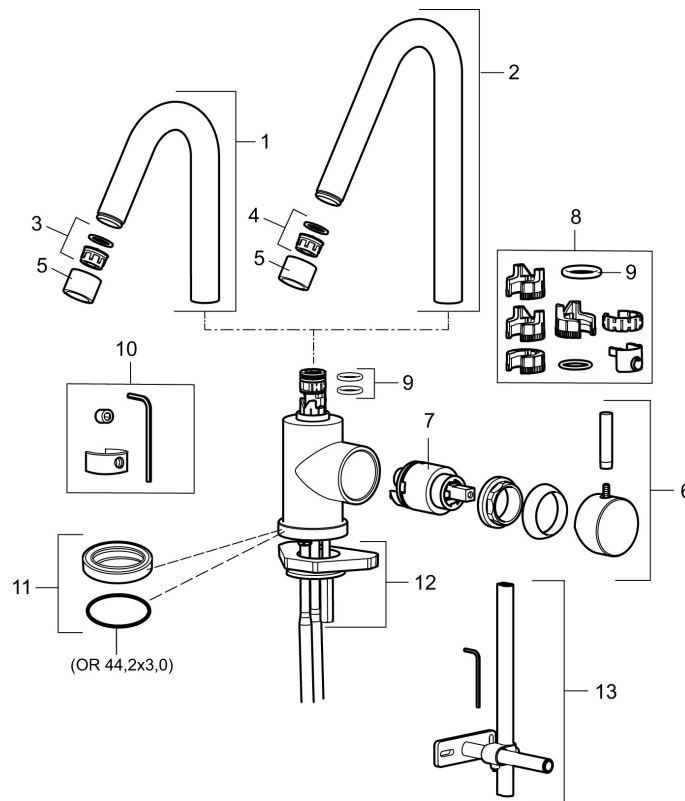

- ESS (energy saving system)
- Adjustable flow control and temperature limiter
- Soft PEX[®] hoses with 3/8" connecting nut (stainless steel braided)
- Fixed spout
- Hole diameter Ø29-37 mm

Unique characteristics

Backflow protection unit type

PRODUCT DESCRIPTION

MORA IZZY basin mixer

Mora Izzy exudes harmony and elegance. The elegantly curved spout gives Mora Izzy its characteristic look. Izzy Rustic has a rustic finish that speaks a language of its own and is inspired by raw, industrial environments.

Article number: 702805.25

Sparepartlist

NO.	ART NO.	RSK	DESCRIPTION
1	409616.AE	8440596	Spout, complete, basin, chrome
1	409616.25AE	8440602	Spout, complete, basin, rustic brass
1	409616.66AE	8440603	Spout, complete, basin, raw brass
1	409616.80AE	8440604	Spout, complete, basin, chrome/grooved
2	409615.AE	8440595	Spout, complete, kitchen, chrome
2	409615.25AE	8440599	Spout, complete, kitchen, rustic brass
2	409615.66AE	8440600	Spout, complete, kitchen, raw brass
2	409615.80AE	8440601	Spout, complete, kitchen, chrome/grooved
3	131419.AE	8281517	Aerator insert, 5,5–6,5 l/min at 300 kPa
4	131398.AE	8281493	Aerator insert, 9–11 l/min at 300 kPa
5	409618.AE	8281549	Housing M22 int., chrome
5	409618.25AE	8281551	Housing M22 int., rustic brass