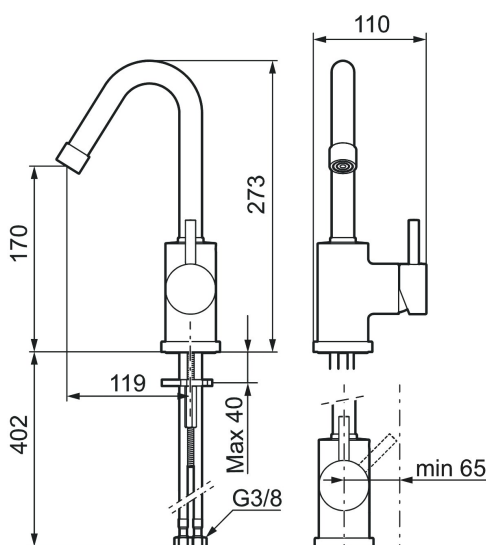

- ESS (energy saving system)
- Adjustable flow control and temperature limiter
- Soft PEX[®] hoses with 3/8" connecting nut (stainless steel braided)
- Fixed spout
- Hole diameter Ø29-37 mm

Unique characteristics

Backflow protection unit type

PRODUCT DESCRIPTION

MORA IZZY basin mixer

Mora Izzy exudes harmony and elegance. The elegantly curved spout gives Mora Izzy its characteristic look. Izzy Rustic has a rustic finish that speaks a language of its own and is inspired by raw, industrial environments.

Article number: 702805.25

Sparepartlist

NO.	ART NO.	RSK	DESCRIPTION
1	409616.AE	8440596	Spout, complete, basin, chrome
1	409616.25AE	8440602	Spout, complete, basin, rustic brass
1	409616.66AE	8440603	Spout, complete, basin, raw brass
1	409616.80AE	8440604	Spout, complete, basin, chrome/grooved
2	409615.AE	8440595	Spout, complete, kitchen, chrome
2	409615.25AE	8440599	Spout, complete, kitchen, rustic brass
2	409615.66AE	8440600	Spout, complete, kitchen, raw brass
2	409615.80AE	8440601	Spout, complete, kitchen, chrome/grooved
3	131419.AE	8281517	Aerator insert, 5,5–6,5 l/min at 300 kPa
4	131398.AE	8281493	Aerator insert, 9–11 l/min at 300 kPa
5	409618.AE	8281549	Housing M22 int., chrome
5	409618.25AE	8281551	Housing M22 int., rustic brass