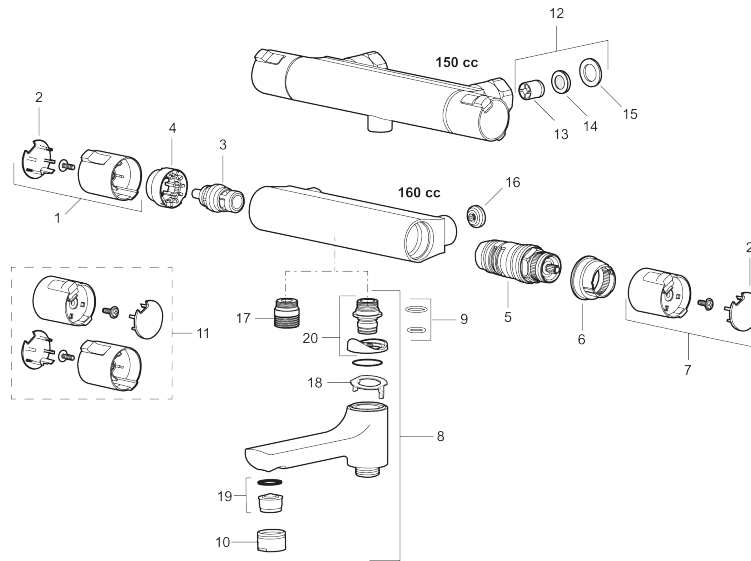

Article number: 241700

Description: Chrome

**Consist of:**

**Mora Cera shower mixer art.no. 241100.DB**

- Temperature handle with safety stop at 38°C and 42°C
- With Eco-function
- Approved non-return valves, EN-Standard EN1717
- Extra user-friendly grips, approved by the Rheumatism Association in Sweden

**Mora Cera shower S5 art.no. 130316**

- Shower hose in metal, PVC- and BPA-free
- With soap dish
- With adjustable wall brackets for usage of existing screw holes
- With Easy-Clean anti-limescale system
- Optional connection with/without air mixture
- Air mixture provides comfort flow at 6 l/min, max flow 10 l/min

## Sparepartlist

NO.	ART NO.	RSK	DESCRIPTION
1	409653.AA	8345188	On/off handle, complete, chrome, retail packed
2	409658.AA	8345190	End cover, chrome, retail packed
3	S600274	8397028	Ceramic headwork (G15)
4	708079.AE		Eco, Stop ring, on/off
5	708764.AE	8345114	Thermostatic cartridge
6	209556.AE	8345184	Stop ring, temperature
7	409654.AA	8345189	Temperature handle, complete, chrome, retail packed
8	409656	8344876	Swivel spout, for conversion of shower mixer to bath/shower mixer, chrome
9	209519.AE	8938340	O-ring, for swivel spout
10	131415.AE	8281512	Housing M24 utv., 15 mm, chrome
11	409650.AA	8345187	On/off- and temperature handle, complete, chrome, retail packed
12	708338.AE		Non-return valve (2 pcs)
13	139465.AE	8186872	Non-return valve, with lock ring
14	708080.AE		Holder for filter, complete
15	709339.AE	8938274	Gasket 24/15x2, 2 pcs

NO.	ART NO.	RSK	DESCRIPTION
16	129380.AE	8345651	Non-return valve (2 pcs)
17	409659.AE	8187025	Shower connector M18x1xG1/2
18	129154.AE	8295332	Stop ring
19	139783.AE	8281546	Aerator inlet, 20–24 l/min at 300 kPa
20	209494.AE	8314141	Spout nipple incl cover ring