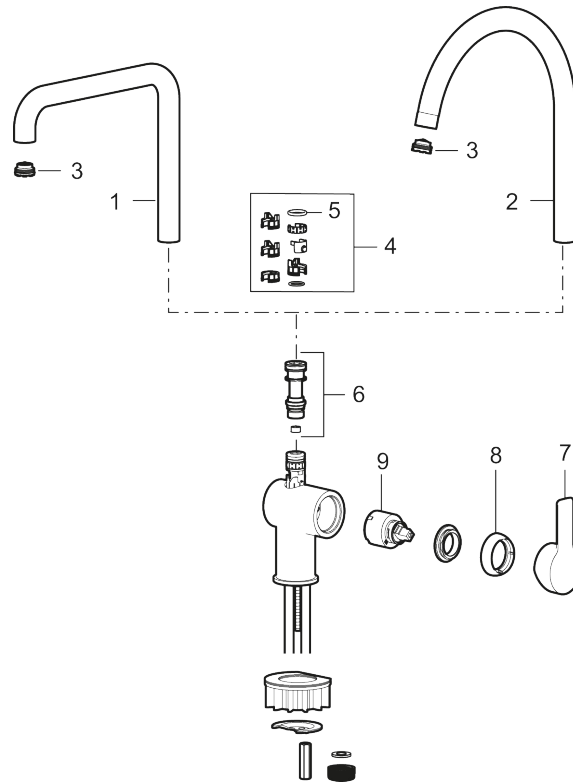

Article number: 344051.12 **Flow** 3 bar: 6.0 l/m

Description: Matte black

- Adjustable flow control and temperature limiter
- Swivel spout, limitation part for 60°, 85°, 110° or 360° included
- Soft PEX® hoses with 3/8" connecting nut (stainless steel braided)
- Lead Free material
- Hole diameter Ø34-37 mm

Unique characteristics

Backflow protection unit type 

PRODUCT DESCRIPTION

LYNX sharp kitchen mixer

The bold angles of this kitchen mixer bring depth and presence to your interior. Available in matte black or crisp chrome, it's a mixer that's as functional as it is attractive.

Article number: 344051.12

Sparepartlist

NO.	ART NO.	RSK	DESCRIPTION
1	409713.AE	8441034	Swivel spout, chrome
1	409713.12AE	8441035	Swivel spout, matte black
2	409712.AE	8441027	Swivel spout, chrome
2	409712.12AE	8441028	Swivel spout, matte black
3	S600230		Aerator M21,5 ext., Z
4	209565.AE		Limitation segment
5	708843.AE	8295357	O-ring (15,54 x 2,62), 2 pcs
6	S600231		Spout nipple, complete
7	S600243	8387197	
7	S600243.12	8387198	
8	S600240	8397022	
8	S600240.12	8397023	
9	708301.AE	8345093	Ceramic cartridge