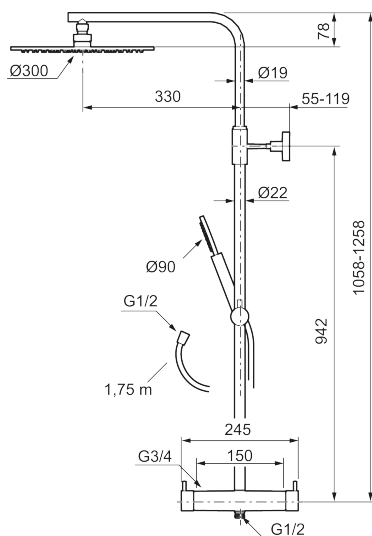

Consist of:

MORA INXX II thermostatic mixer:

- Pressure balanced thermostatic mixer
- With reversible headwork
- Temperature handle with safety stop at 38°C
- With Eco-function
- Approved non-return valves, EN-Standard EN1717

MORA INXX II Shower System:

- Shower hose in metal, PVC- and BPA-free
- With Easy-Clean anti-limescale system
- Adjustable height
- Hand shower 7,5 l/min, shower head 11 l/min