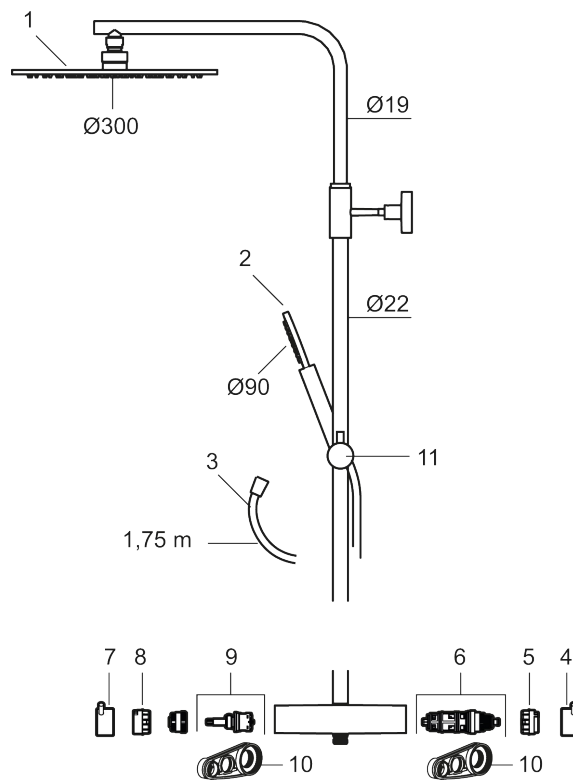

PRODUCT DESCRIPTION

MORA INXX II shower system kit

With its durable, trendy polished brass finish the INXX II combines classic design with high performance, constant temperature, outstanding comfort and effective scald protection. The overhead shower has a large, slim shower head that looks great in bathrooms with a strong character and striking shapes, as well as in classic bathrooms designed for rest and relaxation. The mixer has been tested and approved according to current building regulations and is energy-efficient, which means it reduces water and energy use without compromising on comfort. The INXX II collection offers a world-class water experience.

About the collection

INXX II is an elegant, timeless collection in a palette of carefully selected colours. Offering a combination of high quality, sober design and outstanding comfort, this is the ultimate collection.

Article number: 271900.60

Sparepartlist

NO.	ART NO.	RSK	DESCRIPTION
1	130348	8237489	Shower head 300 mm, chrome
1	130348.12	8237490	Shower head 300 mm, matte black
1	130348.22	8237491	Shower head 300 mm, matte white