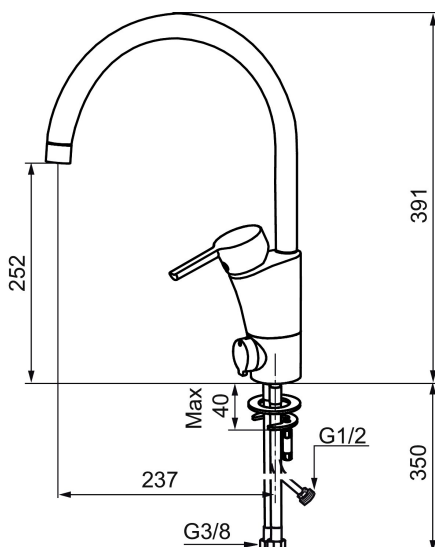

## MORA MMIX K5 kitchen mixer

Mora MMIX combines elegance and ergonomic design with energy-efficiency. Soft geometric curves and a timeless style characterise the entire Mora MMIX range. The mixers were developed according to our unique EcoSafe™ concept focusing on low energy consumption and long-term environmental care.

Article number: 732151.TT Flow 3 bar: 13.6 l/m

Description: Chrome, with Turbo-Jet function

### Unique characteristics

Backflow protection unit type

- ESS (energy saving system)
- Ceramic cartridge with soft closing function
- Adjustable flow control and temperature limiter
- Eco (energy and water saving aerator)
- Soft PEX® hoses with 3/8" connecting nut (stainless steel braided)
- Swivel spout, limitation part for 60°, 85°, 110° or 360° included
- With dishwasher valve, switchable between cold and hot water. Pre-set on cold water
- Lead Free material
- Hole diameter Ø32-37 mm