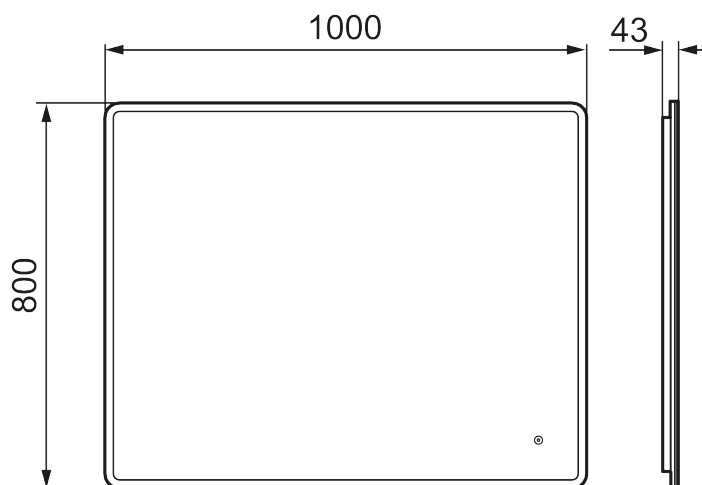

## MORA CARA I

Cara shares a similar design to our Solo I, with a touch-controlled LED frame behind white acrylic which surrounds the mirror. Cara's lighting can be adjusted in brightness and tone to enhance the atmosphere of your space. Its function can be further enhanced with the addition of built-in Bluetooth speakers for the ultimate in mood spaces.

### About the collection

Minimal design, with concealed LED framing and optional Bluetooth speaker system in a package that gives atmospheric a new meaning.

**Article number:** 953114

**Description:** 1000 x 800 mm

- Frame with integrated lighting
- Energy efficient LED lighting
- Copper-free glass with safety film
- Steam free with heated demister pad
- Touch operated on/off
- Adjustable light temperature: 2 700–6 400 K
- IP 44 certified, third party CE certified
- Mounting distance from wall: 43 mm