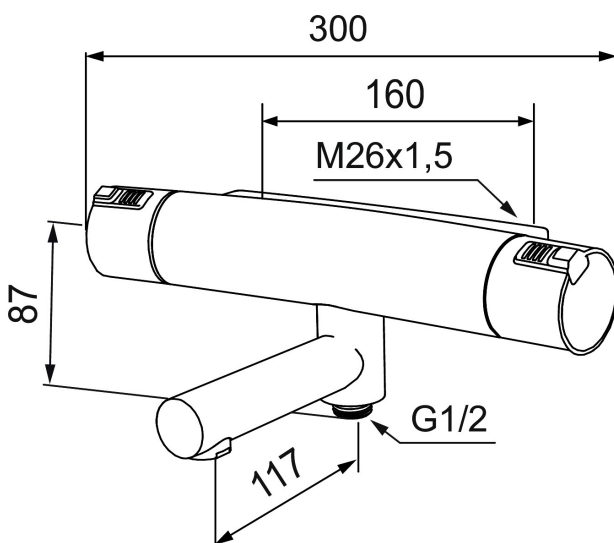

Article number: 730000

Description: Chrome, 160 c/c

Uniqe characteristics

Backflow protection unit type 

- Swivel spout with built-in diverter
- Pressure balanced thermostatic mixer
- Temperature handle with safety stop at 38°C
- With Eco-function
- Lead Free material
- Approved non-return valves, EN-Standard EN1717

PRODUCT DESCRIPTION

MORA MMIX T5 bath mixer

Mora MMIX combines elegance and ergonomic design with energy-efficiency. Soft geometric curves and a timeless style characterise the entire Mora MMIX range. The mixers were developed according to our unique EcoSafe™ concept focusing on low energy consumption and long-term environmental care.

NO.	ART NO.	RSK	DESCRIPTION
13	409440.AE	8345211	Rebuild kit with fixed temp. stop, care, chrome
14	409360.AA	8187781	Inlet connector 150 c/c (left-handed thread), retail packed
14	409361.AE	8228492	Inlet connector 160 c/c
15	409359.AA	8345172	Filter kit for connecting links, retail packed
16	409366.AE		Nipple M18x1 with o-ring for bath mixer
17	129154.AE	8295332	Stop ring
18	129131.AE	8295316	O-ring (18,1 x 1,6), 2 pcs
19	708655.AE	8295447	Locking screw
20	409365.AE	8187026	Nipple M18x1 - G1/2
21	139783.AE	8281546	Aerator inlet, 20–24 l/min at 300 kPa