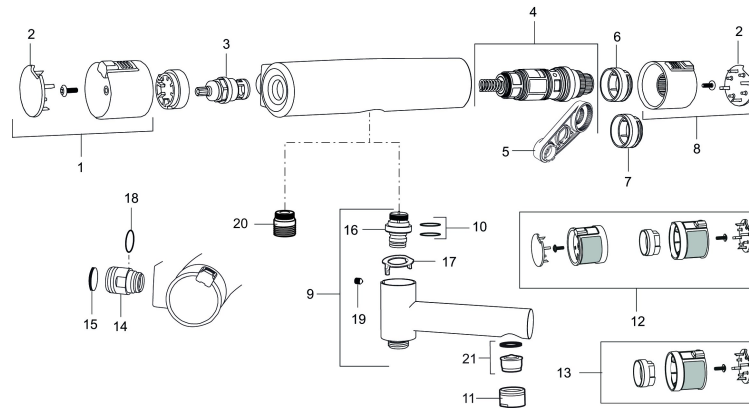

PRODUCT DESCRIPTION

MORA MMIX T5 bath mixer

Mora MMIX combines elegance and ergonomic design with energy-efficiency. Soft geometric curves and a timeless style characterise the entire Mora MMIX range. The mixers were developed according to our unique EcoSafe™ concept focusing on low energy consumption and long-term environmental care.

Article number: 730000

Sparepartlist

NO.	ART NO.	RSK	DESCRIPTION
1	409353.AA	8345088	On/off handle, complete, chrome, retail packed
1	409353.0011AA	8345087	On/off handle, complete, chrome/black, retail packed
2	409358.AA	8345089	End cover, chrome, retail packed
2	409358.0011AA	8345090	End cover, black, retail packed
3	409354.AA	8345137	Ceramic headwork, retail packed
4	409355.AE	8345136	Thermostatic cartridge, complete, with service tool
5	891096.AE	8345921	Service tool
6	409363.AE	8346505	Scalding protection ring, (standard)
7	409364.AE	8346506	Scalding protection ring, (max 42 °C)
8	409352.AA	8345086	Temperature handle, complete, chrome, retail packed
8	409352.0011AA	8345085	Temperature handle, complete, chrome/black, retail packed
9	409356	8344853	Swivel spout, for conversion of shower mixer to bath/shower mixer, chrome
10	209519.AE	8938340	O-ring, for swivel spout
11	131415.AE	8281512	Housing M24 utv., 15 mm, chrome
12	409370.AA	8345139	Rebuild kit, care, black/chrome, retail packed
12	409370.0085AA	8345162	Rebuild kit, care, lime/black, retail packed
12	409370.0095AE	8345210	Rebuild kit, care, red/black