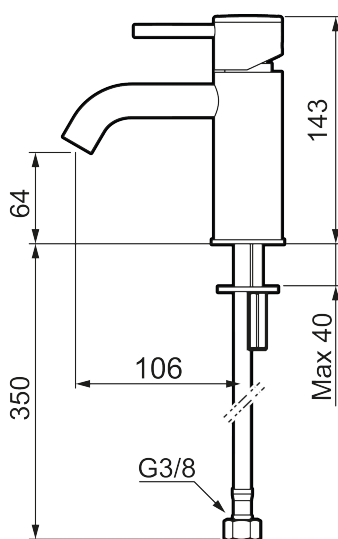

MORA INXX II soft, small basin mixer

INXX II basin mixers are available in three different heights, including small which is suitable for small basins. With its durable, trendy polished brass finish and essential design, the INXX II soft enhances the feeling of comfort, quality and elegance in your bathroom. The mixer has been tested and approved according to current building regulations and is energy-efficient, which means it reduces water and energy use without compromising on comfort. A push down-waste in a matching colour is available as an accessory.

Article number: 273001.60CA Flow 3 bar: 4.5 l/m

Description: Polished brass PVD

Unique characteristics

Backflow protection unit type 

- Ceramic cartridge
- Adjustable flow control and temperature limiter
- Soft PEX® hoses with 3/8" connecting nut (stainless steel braided)
- Hole diameter Ø34-37 mm