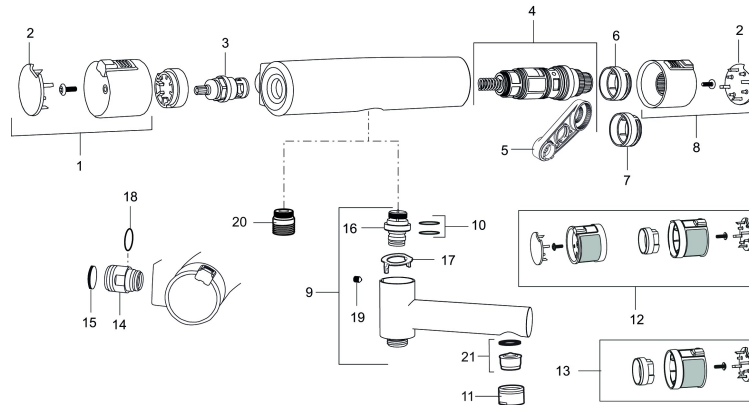

### Unique characteristics

Backflow protection unit type **EB**

- With shower connection down
- Pressure balanced thermostatic mixer
- Temperature handle with safety stop at 38°C
- With Eco-function
- Lead Free material
- Approved non-return valves, EN-Standard EN1717

## Sparepartlist

NO.	ART NO.	RSK	DESCRIPTION
1	409353.AA	8345088	On/off handle, complete, chrome, retail packed
1	409353.0011AA	8345087	On/off handle, complete, chrome/black, retail packed
2	409358.AA	8345089	End cover, chrome, retail packed
2	409358.0011AA	8345090	End cover, black, retail packed
3	S600274	8397028	Ceramic headwork (G15)
4	S600275	8397029	Thermostatic cartridge, complete, incl. service tool
5	S600298	3870203	Service tool
6	S600311	8397045	Scalding protection ring (standard), black
7	409364.AE	8346506	Scalding protection ring, (max 42 °C)
8	409352.AA	8345086	Temperature handle, complete, chrome, retail packed
8	409352.0011AA	8345085	Temperature handle, complete, chrome/black, retail packed
9	409356	8344853	Swivel spout, for conversion of shower mixer to bath/shower mixer, chrome
10	209519.AE	8938340	O-ring, for swivel spout
11	131415.AE	8281512	Housing M24 utv., 15 mm, chrome
12	409370.AA	8345139	Rebuild kit, care, black/chrome, retail packed
12	409370.0085AA	8345162	Rebuild kit, care, lime/black, retail packed
12	409370.0095AE	8345210	Rebuild kit, care, red/black
13	409440.AE	8345211	Rebuild kit with fixed temp. stop, care, chrome

NO.	ART NO.	RSK	DESCRIPTION
14	409360.AA	8187781	Inlet connector 150 c/c (left-handed thread), retail packed
14	409361.AE	8228492	Inlet connector 160 c/c
15	409359.AA	8345172	Filter kit for connecting links, retail packed
16	409366.AE		Nipple M18x1 with o-ring for bath mixer
17	38521000	8295345	Stop ring
18	129131.AE	8295316	O-ring (18,1 x 1,6), 2 pcs
19	708655.AE	8295447	Locking screw
20	409365.AE	8187026	Nipple M18x1 - G1/2
21	139783.AE	8281546	Aerator inlet, 20–24 l/min at 300 kPa