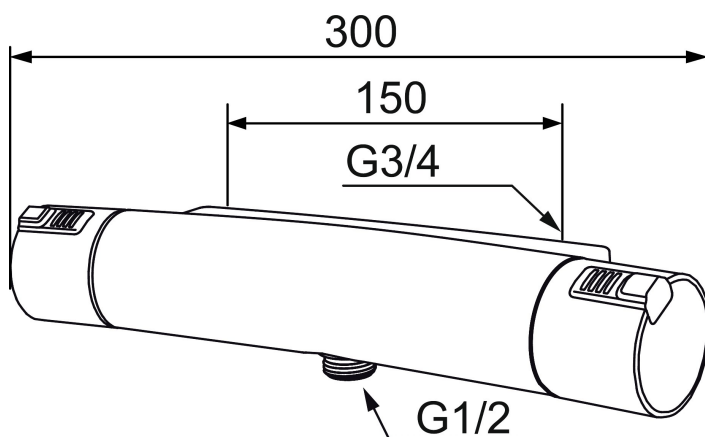

## MORA MMIX T5 shower mixer

Mora MMIX combines elegance and ergonomic design with energy-efficiency. Soft geometric curves and a timeless style characterise the entire Mora MMIX range. The mixers were developed according to our unique EcoSafe™ concept focusing on low energy consumption and long-term environmental care.

**Article number:** 731100.DB

**Description:** Chrome, 150 c/c, incl. s-connection (2x701001)

### Unique characteristics

Backflow protection unit type **EB**

- With shower connection down
- Pressure balanced thermostatic mixer
- Temperature handle with safety stop at 38°C
- With Eco-function
- Lead Free material
- Approved non-return valves, EN-Standard EN1717