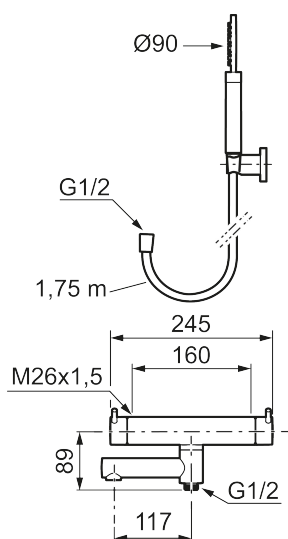

Article number: 270000.60

Description: Polished brass PVD, 160 c/c

### Unique characteristics

Backflow protection unit type **EB**

- With hand shower, holder and hose in metal, PVC- and BPA-free
- Swivel spout with built-in diverter
- Pressure balanced thermostatic mixer
- Temperature handle with safety stop at 38°C
- With Eco-function
- Approved non-return valves, EN-Standard EN1717