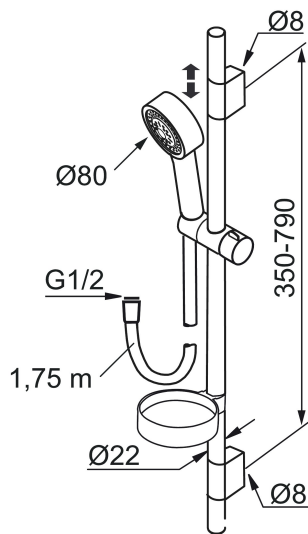

Unique characteristics

MORA MMIX S5 shower set

Mora MMIX combines elegance and ergonomic design with energy-efficiency. Soft geometric curves and a timeless style characterise the entire Mora MMIX range. The mixers were developed according to our unique EcoSafe™ concept focusing on low energy consumption and long-term environmental care.

Article number: 130310 Flow 3 bar: 9.0 l/m

Description: Chrome

- Shower hose in metal, PVC- and BPA-free
- With soap dish
- With adjustable wall brackets for usage of existing screw holes
- With Easy-Clean anti-limescale system
- Eco (energy and water saving hand shower 9 l/min)