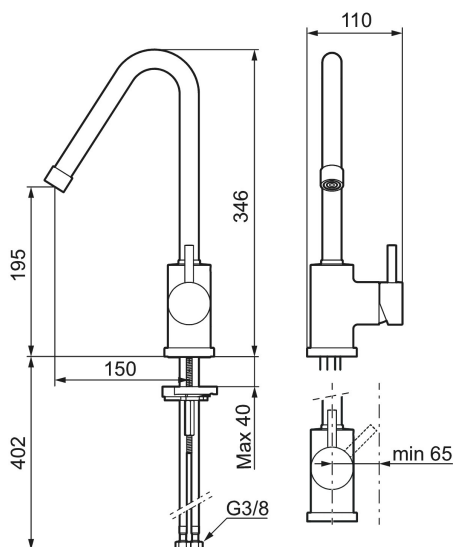

MORA IZZY rustic kitchen mixer

Mora Izzy exudes harmony and elegance. The elegantly curved spout gives Mora Izzy its characteristic look. Izzy Regular has a chrome-plated surface that suits all interiors.

Article number: 702800.25 Flow 3 bar: 11.1 l/m

Description: Rustic brass

Izzy Raw and Rustic come with untreated brass surfaces, which will allow them to age over time, developing a patina and a beauty all of their own.

- ESS (energy saving system)
- Adjustable flow control and temperature limiter
- Soft PEX® hoses with 3/8" connecting nut (stainless steel braided)
- Swivel spout, limitation part for 60°, 85°, 110° or 360° included
- Hole diameter Ø29-37 mm