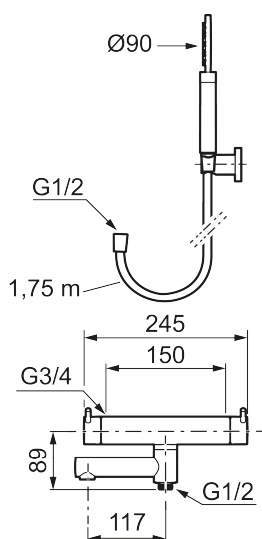

Article number: 270100.22 **Flow 3 bar:** 20.0 l/m

Description: Matte white , 150 c/c

Unique characteristics

Backflow protection unit type **EB**

- With hand shower, holder and hose in metal, PVC- and BPA-free
- Swivel spout with built-in diverter
- Pressure balanced thermostatic mixer
- Temperature handle with safety stop at 38°C
- With Eco-function
- Approved non-return valves, EN-Standard EN1717

Article number: 270100.22

Sparepartlist

NO.	ART NO.	RSK	DESCRIPTION
1	209575	8275496	Hand shower, chrome
1	209575.12	8275497	Hand shower, matte black
1	209575.22	8275498	Hand shower, matte white
1	209575.44	8275499	Hand shower, matte grey
1	209575.60	8275500	Hand shower, polished brass PVD
1	209575.62	8275501	Hand shower, brused brass PVD
2	131170.AE	8251927	Shower hose in metal, 1750 mm, chrome