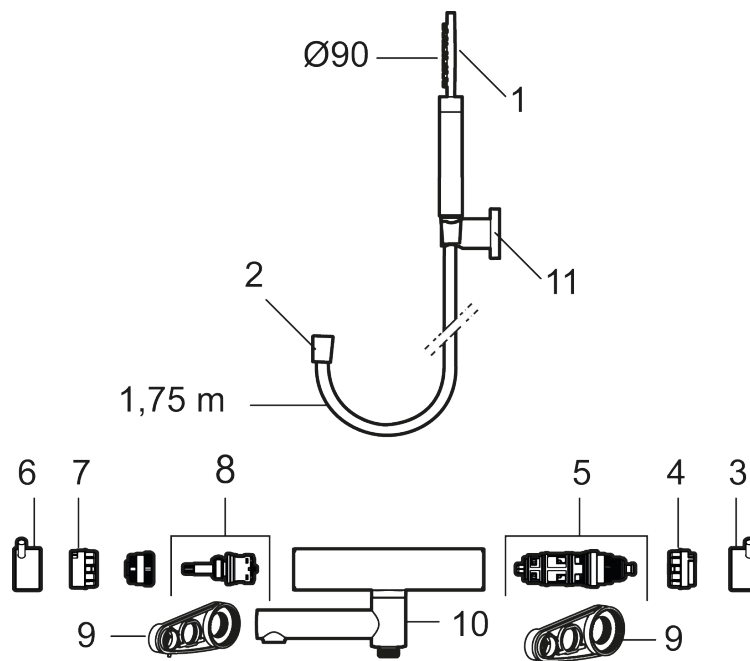

Article number: 270100.22 **Flow 3 bar:** 20.0 l/m

Description: Matte white , 150 c/c

Unique characteristics

Backflow protection unit type **EB**

- With hand shower, holder and hose in metal, PVC- and BPA-free
- Swivel spout with built-in diverter
- Pressure balanced thermostatic mixer
- Temperature handle with safety stop at 38°C
- With Eco-function
- Approved non-return valves, EN-Standard EN1717

PRODUCT DESCRIPTION

MORA INXX II bath mixer

With its durable matt white finish and hand shower with a large, round nozzle, makes this mixer looks great and gives a truly relaxing baths. The INXX II collection offers a world-class water experience with constant temperature, high comfort and effective scald protection. The mixer has been tested and approved according to current building regulations and is energy-efficient, which means it reduces water and energy use without compromising on comfort.

Article number: 270100.22

Sparepartlist

NO.	ART NO.	RSK	DESCRIPTION
1	209575	8275496	Hand shower, chrome
1	209575.12	8275497	Hand shower, matte black
1	209575.22	8275498	Hand shower, matte white
1	209575.44	8275499	Hand shower, matte grey
1	209575.60	8275500	Hand shower, polished brass PVD
1	209575.62	8275501	Hand shower, brused brass PVD
2	131170.AE	8251927	Shower hose in metal, 1750 mm, chrome