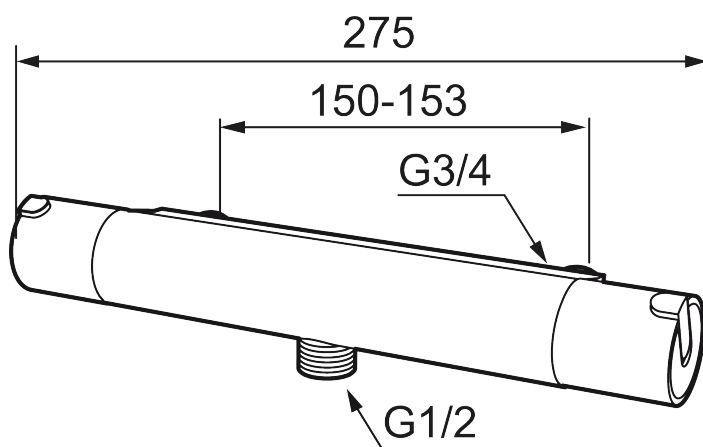

MORA REXX T5 shower mixer

With their simple, minimalist design, Mora REXX mixers are the essence of Scandinavian design and functionality. Their innovation lies in their precision. When tradition and craftsmanship meet state-of-the-art manufacturing methods and inspiring design, the result is Mora REXX. The version shown here is a beautiful bath mixer with world-leading functionality, providing unbeatable safety and comfort.

Article number: 707060

Description: Chrome

Uniqe characteristics

Backflow protection unit type 

- With shower connection down
- Compensates for temperature and pressure fluctuations
- Temperature handle with safety stop at 38°C
- With Eco-function
- Approved non-return valves, EN-Standard EN1717