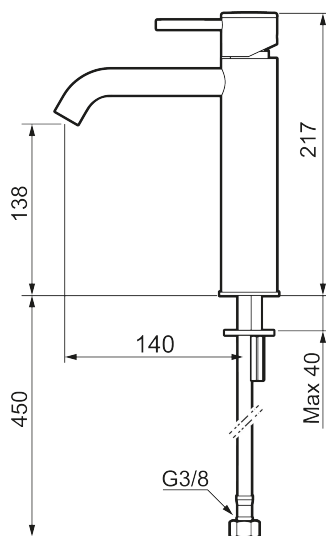

## MORA INXX II soft, medium basin mixer

INXX II basin mixers are available in three different heights, including medium which is suitable for larger basins. With its durable matt black finish and essential design, the INXX II soft enhances the feeling of comfort, quality and elegance in your bathroom. The mixer has been tested and approved according to current building regulations and is energy-efficient, which means it reduces water and energy use without compromising on comfort. A push down-waste in a matching colour is available as an accessory.

Article number: 273011.12CA Flow 3 bar: 4.5 l/m

Description: Matte black

#### Unique characteristics

Backflow protection unit type 

- Ceramic cartridge
- Adjustable flow control and temperature limiter
- Soft PEX® hoses with 3/8" connecting nut (stainless steel braided)
- Hole diameter Ø34-37 mm