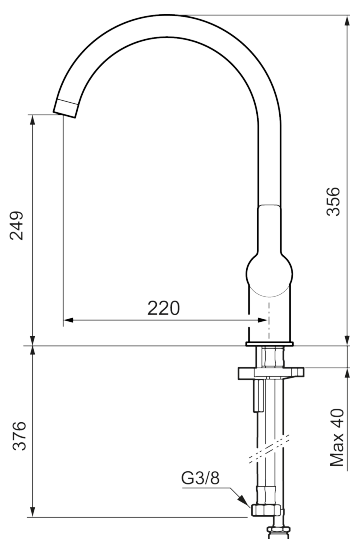

Unique characteristics

Backflow protection unit type 

LYNX soft kitchen mixer

A minimal, timeless kitchen mixer in matte black or chrome. It features an easy-on-the-eye cylindrical profile, a gently curved neck, and a charismatic, flattened lever. Includes dishwasher cutoff switch to protect against water damage.

Article number: 344151 Flow 3 bar: 6.0 l/m

Description: Chrome

- Adjustable flow control and temperature limiter
- Swivel spout, limitation part for 60°, 85°, 110° or 360° included
- With dishwasher valve, switchable between cold and hot water. Pre-set on cold water
- Soft PEX® hoses with 3/8" connecting nut (stainless steel braided)
- Lead Free material
- Hole diameter Ø34-37 mm