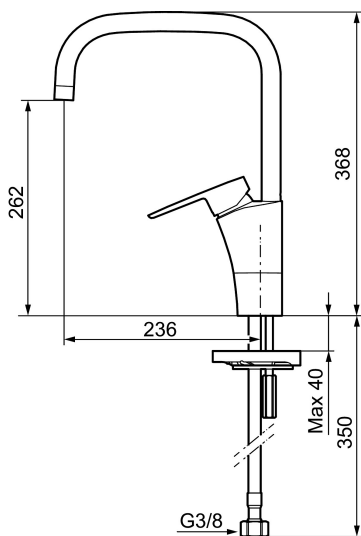

MORA CERA K7 kitchen mixer

In today's families, the kitchen is a space for socialising and creativity. A modern kitchen mixer must look good, work perfectly and promote a high level of hygiene and safety. That's why Mora Cera offers the things that everyone wants in their kitchen: thoughtfulness and quality time.

Article number: 242051

Description: Chrome

- ESS (energy saving system)
- Ceramic cartridge with soft closing function
- Adjustable flow control and temperature limiter
- Eco (energy and water saving aerator)
- Soft PEX® hoses with 3/8" connecting nut (stainless steel braided)
- Swivel spout 60°, 85°, 110° or 360° (limitation part for 60° or 110° included)
- Approved by the Rheumatism Association in Sweden
- Hole diameter Ø32-37 mm