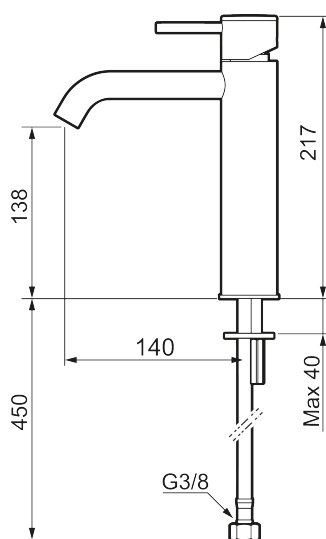

Unique characteristics

Backflow protection unit type 

MORA INXX II soft, medium basin mixer

INXX II basin mixers are available in three different heights, including medium which is suitable for larger basins. With its durable matt grey finish and essential design, the INXX II soft enhances the feeling of comfort, quality and elegance in your bathroom. The mixer has been tested and approved according to current building regulations and is energy-efficient, which means it reduces water and energy use without compromising on comfort. A push down-waste in a matching colour is available as an accessory.

Article number: 273011.44CA Flow 3 bar: 4.5 l/m

Description: Matte grey

- Keramisk tätning
- Omställbar flödesbegränsning och temperaturspär
- Flexibla anslutningsrör i metallomspunnen Soft PEX®
- Hålmått Ø34-37 mm