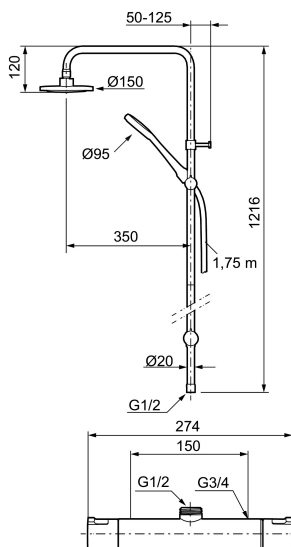

MORA CERA shower system kit

A bathroom is a place for relaxation, pleasure and recharging your batteries. So fill it with enjoyment. Save energy effortlessly, protect against fluctuations in water temperature, take an extra long shower with a clear conscience. Mora Cera puts quality time in your bathroom in countless ways.

Article number: 241900.DB

Description: Chrome, incl. s-connection (2x701001)

Consist of :

Mora Cera thermostatic mixer art.no. 241150.DB

- Temperature handle with safety stop at 38°C and 42°C
- With Eco-function
- Approved non-return valves, EN-Standard EN1717
- Extra user-friendly grips, approved by the Rheumatism Association in Sweden

Mora Cera Shower System S5 art.no. 130005

- Diverter with ceramic cartridge
- Shower hose in metal, PVC- and BPA-free
- With Easy-Clean anti-limescale system
- Shower bar can be shortened if required
- Diverter can be mounted with lever pointing in chosen direction
- Air mixture provides comfort flow at 6 l/min, max flow 10 l/min