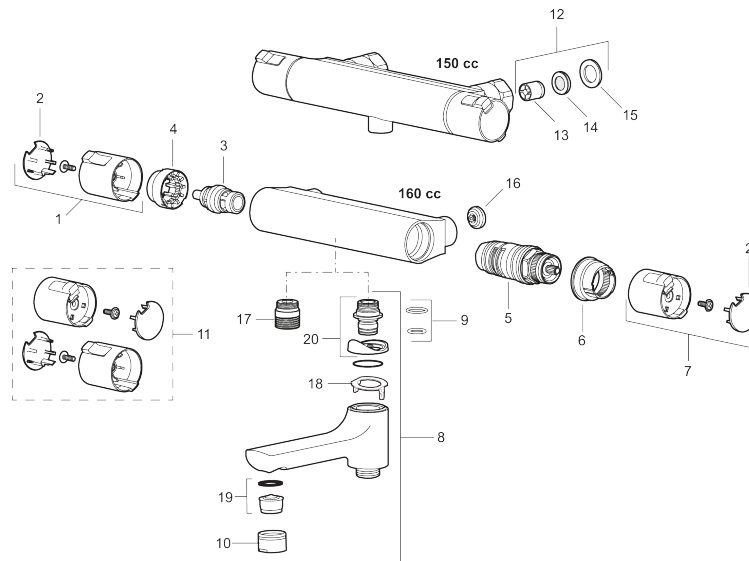

Article number: 241900.DB

Description: Chrome, incl. s-connection (2x701001)

Consist of :

Mora Cera thermostatic mixer art.no. 241150.DB

- Temperature handle with safety stop at 38°C and 42°C
- With Eco-function
- Approved non-return valves, EN-Standard EN1717
- Extra user-friendly grips, approved by the Rheumatism Association in Sweden

Mora Cera Shower System S5 art.no. 130005

- Diverter with ceramic cartridge
- Shower hose in metal, PVC- and BPA-free
- With Easy-Clean anti-limescale system
- Shower bar can be shortened if required
- Diverter can be mounted with lever pointing in chosen direction
- Air mixture provides comfort flow at 6 l/min, max flow 10 l/min

Article number: 241900.DB

Sparepartlist

NO.	ART NO.	RSK	DESCRIPTION
1	409653.AA	8345188	On/off handle, complete, chrome, retail packed
2	409658.AA	8345190	End cover, chrome, retail packed
3	409354.AA	8345137	Ceramic headwork, retail packed
4	708079.AE		Eco, Stop ring, on/off
5	708764.AE	8345114	Thermostatic cartridge
6	209556.AE	8345184	Stop ring, temperature
7	409654.AA	8345189	Temperature handle, complete, chrome, retail packed
8	409656	8344876	Swivel spout, for conversion of shower mixer to bath/shower mixer, chrome
9	209519.AE	8938340	O-ring, for swivel spout
10	131415.AE	8281512	Housing M24 utv., 15 mm, chrome
11	409650.AA	8345187	On/off- and temperature handle, complete, chrome, retail packed
12	708338.AE		Non-return valve (2 pcs)
13	139465.AE	8186872	Non-return valve, with lock ring
14	708080.AE		Holder for filter, complete

NO.	ART NO.	RSK	DESCRIPTION
15	709339.AE	8938274	Gasket 24/15x2, 2 pcs
16	129380.AE	8345651	Non-return valve (2 pcs)
17	409659.AE	8187025	Shower connector M18x1xG1/2
18	129154.AE	8295332	Stop ring
19	139783.AE	8281546	Aerator inlet, 20–24 l/min at 300 kPa
20	209494.AE	8314141	Spout nipple incl cover ring