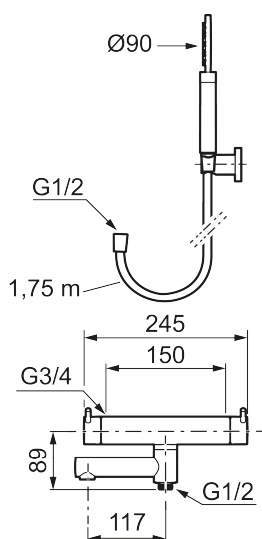

Article number: 270100.60

Description: Polished brass PVD, 150 c/c

Unique characteristics

Backflow protection unit type **EB**

- With hand shower, holder and hose in metal, PVC- and BPA-free
- Swivel spout with built-in diverter
- Pressure balanced thermostatic mixer
- Temperature handle with safety stop at 38°C
- With Eco-function
- Approved non-return valves, EN-Standard EN1717