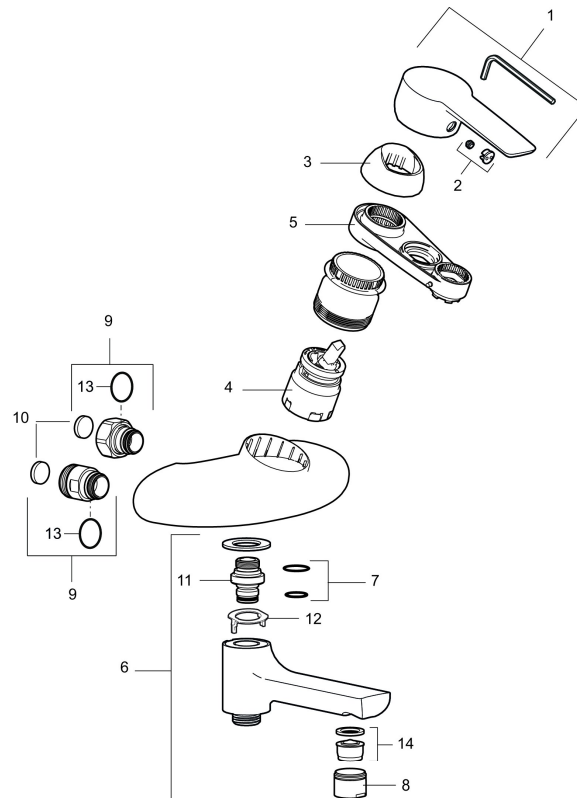

Article number: 250000

Description: Chrome, 160 c/c

- Swivel spout with built-in diverter
- Soft closing with ceramic cartridge
- Adjustable flow control and temperature limiter
- Approved non-return valves, EN-Standard EN1717

Unique characteristics

Backflow protection unit type

PRODUCT DESCRIPTION

MORA CERA W5 bath mixer

A bathroom is a place for relaxation, pleasure and recharging your batteries. So fill it with enjoyment. Save energy effortlessly, protect against fluctuations in water temperature, take an extra long shower with a clear conscience. Mora Cera puts quality time in your bathroom in countless ways.

Article number: 250000

Sparepartlist

NO.	ART NO.	RSK	DESCRIPTION
1	409600.AE	8345186	Lever, complete
2	409392.AE	8344866	Colour marking and mounting screw for lever
3	409410.AE	8591986	Cover nut
4	409450.AE	8591987	Ceramic cartridge, incl. service tool
5	891096.AE	8345921	Service tool
6	409656	8344876	Swivel spout, for conversion of shower mixer to bath/shower mixer, chrome
7	209519.AE	8938340	O-ring, for swivel spout
8	131415.AE	8281512	Housing M24 utv., 15 mm, chrome
9	409360.AA	8187781	Inlet connector 150 c/c (left-handed thread), retail packed
9	409361.AE	8228492	Inlet connector 160 c/c

NO.	ART NO.	RSK	DESCRIPTION
10	409359.AA	8345172	Filter kit for connecting links, retail packed
11	409366.AE		Nipple M18x1 with o-ring for bath mixer
12	129154.AE	8295332	Stop ring
13	129131.AE	8295316	O-ring (18,1 x 1,6), 2 pcs
14	139783.AE	8281546	Aerator inlet, 20–24 l/min at 300 kPa