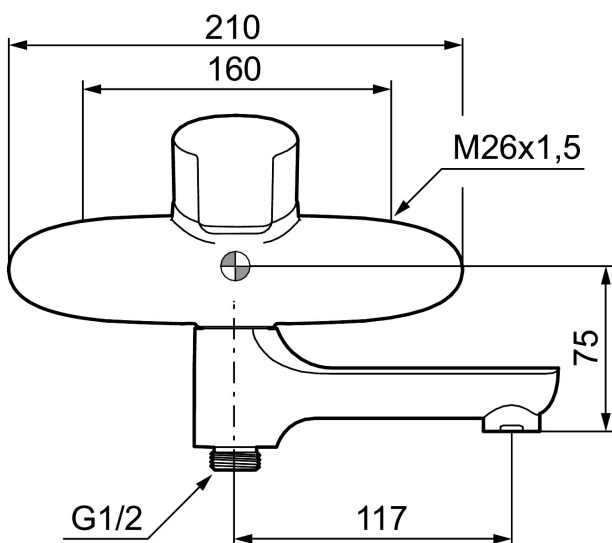

Article number: 250000

Description: Chrome, 160 c/c

- Swivel spout with built-in diverter
- Soft closing with ceramic cartridge
- Adjustable flow control and temperature limiter
- Approved non-return valves, EN-Standard EN1717

Unique characteristics

Backflow protection unit type

PRODUCT DESCRIPTION

MORA CERA W5 bath mixer

A bathroom is a place for relaxation, pleasure and recharging your batteries. So fill it with enjoyment. Save energy effortlessly, protect against fluctuations in water temperature, take an extra long shower with a clear conscience. Mora Cera puts quality time in your bathroom in countless ways.

Article number: 250000

Sparepartlist

NO.	ART NO.	RSK	DESCRIPTION
1	409600.AE	8345186	Lever, complete
2	409392.AE	8344866	Colour marking and mounting screw for lever
3	409410.AE	8591986	Cover nut
4	409450.AE	8591987	Ceramic cartridge, incl. service tool
5	891096.AE	8345921	Service tool
6	409656	8344876	Swivel spout, for conversion of shower mixer to bath/shower mixer, chrome
7	209519.AE	8938340	O-ring, for swivel spout
8	131415.AE	8281512	Housing M24 utv., 15 mm, chrome
9	409360.AA	8187781	Inlet connector 150 c/c (left-handed thread), retail packed
9	409361.AE	8228492	Inlet connector 160 c/c

NO.	ART NO.	RSK	DESCRIPTION
10	409359.AA	8345172	Filter kit for connecting links, retail packed
11	409366.AE		Nipple M18x1 with o-ring for bath mixer
12	129154.AE	8295332	Stop ring
13	129131.AE	8295316	O-ring (18,1 x 1,6), 2 pcs
14	139783.AE	8281546	Aerator inlet, 20–24 l/min at 300 kPa