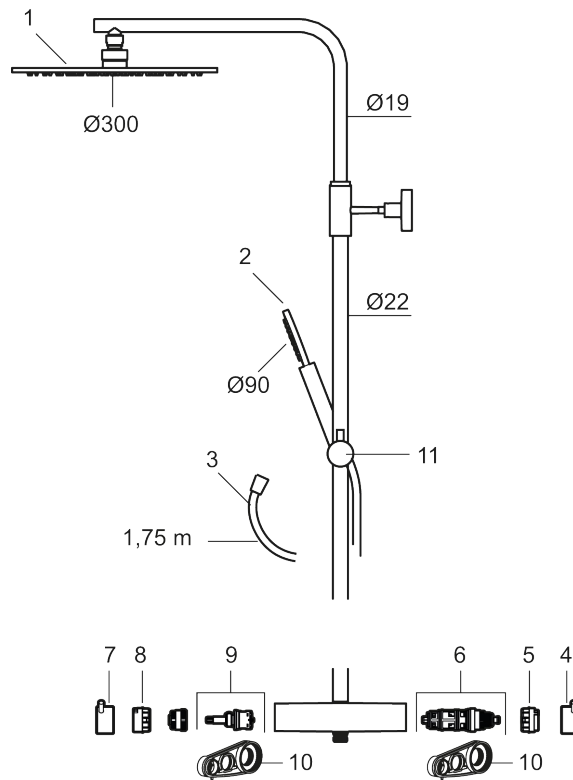

PRODUCT DESCRIPTION

MORA INXX II shower system kit

With its durable matt grey finish the INXX II combines classic design with high performance, constant temperature, outstanding comfort and effective scald protection. The overhead shower has a large, slim shower head that looks great in bathrooms with a strong character and striking shapes, as well as in classic bathrooms designed for rest and relaxation. The mixer has been tested and approved according to current building regulations and is energy-efficient, which means it reduces water and energy use without compromising on comfort. The INXX II collection offers a world-class water experience.

About the collection

INXX II is an elegant, timeless collection in a palette of carefully selected colours. Offering a combination of high quality, sober design and outstanding comfort, this is the ultimate collection.

Article number: 271900.44

Sparepartlist

NO.	ART NO.	RSK	DESCRIPTION
1	130348	8237489	Shower head 300 mm, chrome
1	130348.12	8237490	Shower head 300 mm, matte black
1	130348.22	8237491	Shower head 300 mm, matte white