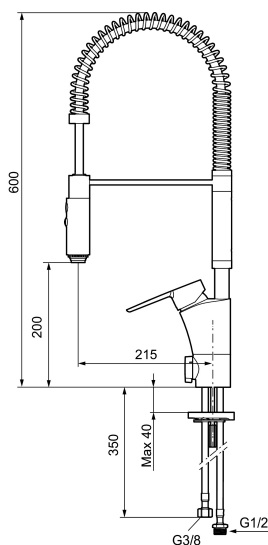

MORA CERA miniprofi kitchen mixer

The kitchen mixer for demanding domestic chefs (pro's). Mora Cera Miniprofi takes the benefits of the professional kitchen into your home, providing an exciting accent to the traditional domestic kitchen. The headpiece (nozzle) is removable and the flow can be varied between different spray patterns such as concentrated jet or shower. The kitchen work becomes easier, more efficient, more attractive and with the ESS function more environmental friendly.

Article number: 242311 Flow 3 bar: 10.3 l/m

Description: Chrome

Uniqe characteristics

Backflow protection unit type

- ESS (energy saving system)
- Ceramic cartridge with soft closing function
- Adjustable flow control and temperature limiter
- Hose, possible to swivel 360°
- Nozzle with concentrated jet and hand shower
- Soft PEX[®] hoses with 3/8" connecting nut (stainless steel braided)
- With dishwasher valve, switchable between cold and hot water. Pre-set on cold water
- Approved non-return valves, EN-Standard EN1717
- Hole diameter Ø34-37 mm