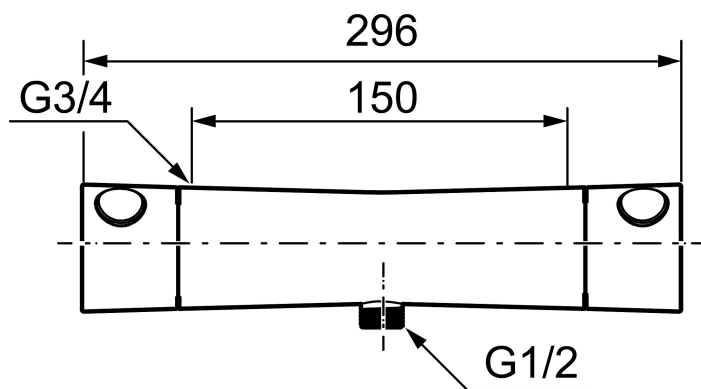

## MORA ONE shower mixer

Mora One is an elegant and strict series of mixers expressing usability, beauty and durability. Mora One is inspired by the 90-year old history of Mora Armatur, but is designed for a modern home. An inspiration to Thomas Sandell, architect and designer, when developing the Mora One was the classical outdoor water pump. Mora One has the same conical body and sharp transitions to the flat surfaces as an old water pump. Mora One has an advanced and reliable technique. The mixers are contributing to a more sustainable environment by saving as much water and energy as possible without compromising on comfort.

Article number: 261100

Description: Chrome, 150 c/c

### Uniqe characteristics

Backflow protection unit type 

- With shower connection down
- Pressure balanced thermostatic mixer
- Temperature handle with safety stop at 38°C
- With Eco-function
- Approved non-return valves, EN-Standard EN1717