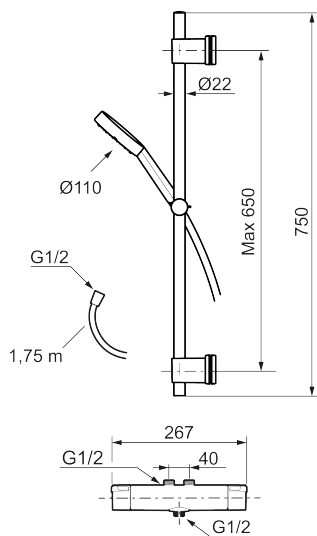

Unique characteristics

Backflow protection unit type **EB**

## MMIX II shower kit Vaska

The MMIX II shower kit features an updated design for its hand shower unit and an enhanced thermostatic. Mora's signature attention to detail and focus on quality mean this sleek chrome shower delivers on all fronts.

**Article number:** 334025 **Flow 3 bar:** 6.9 l/m

**Description:** Chrome, 40 c/c, pipe connection up

Consist of:

**MORA MMIX II thermostatic mixer:**

- Pressure balanced thermostatic mixer
- Temperature handle with safety stop at 38°C
- With Eco-function
- Lead Free material
- Approved non-return valves, EN-Standard EN1717
- Note! Not for Vaska

**MORA MMIX II shower set (art.no. 331300):**

- Shower hose in metal, PVC- and BPA-free
- With bracket for mounting on 40 c/c pipes
- With Easy-Clean anti-limescale system