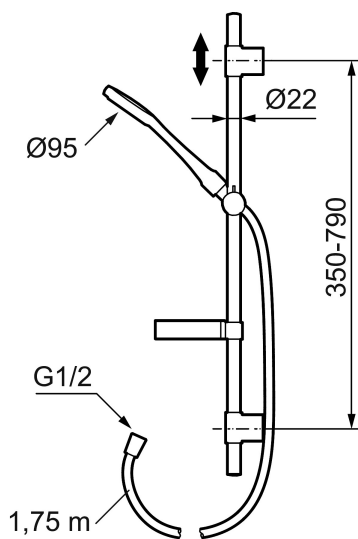

MORA CERA S5 shower set

A bathroom is a place for relaxation, pleasure and recharging your batteries. So fill it with enjoyment. Save energy effortlessly, protect against fluctuations in water temperature, take an extra long shower with a clear conscience. Mora Cera puts quality time in your bathroom in countless ways.

Article number: 130316 **Flow 3 bar:** 10.0 l/m

Description: Chrome, comfort flow at 6 l/min, max flow 10 l/min

- Shower hose in metal, PVC- and BPA-free
- With soap dish
- With adjustable wall brackets for usage of existing screw holes
- With Easy-Clean anti-limescale system
- Optional connection with/without air mixture
- Air mixture provides comfort flow at 6 l/min