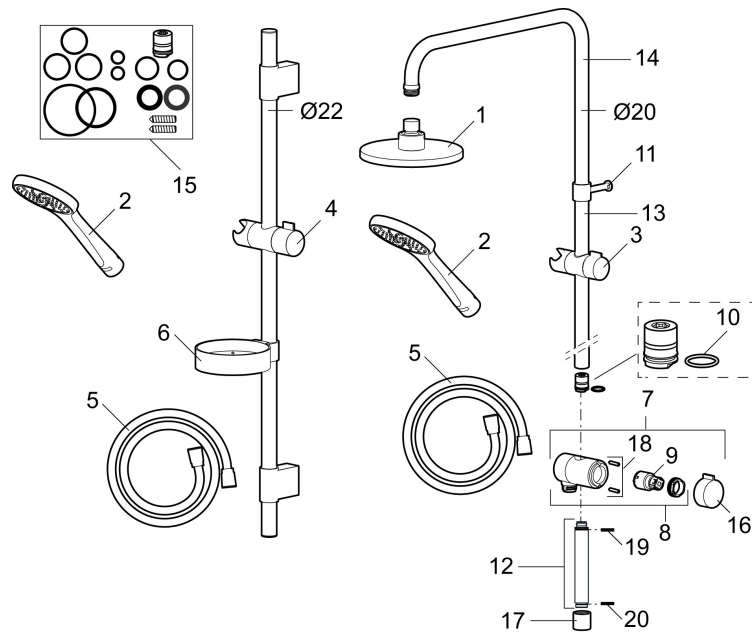

Article number: 130316 **Flow 3 bar:** 10.0 l/m

Description: Chrome, comfort flow at 6 l/min, max flow 10 l/min

- Shower hose in metal, PVC- and BPA-free
- With soap dish
- With adjustable wall brackets for usage of existing screw holes
- With Easy-Clean anti-limescale system
- Optional connection with/without air mixture
- Air mixture provides comfort flow at 6 l/min

PRODUCT DESCRIPTION

MORA CERA S5 shower set

A bathroom is a place for relaxation, pleasure and recharging your batteries. So fill it with enjoyment. Save energy effortlessly, protect against fluctuations in water temperature, take an extra long shower with a clear conscience. Mora Cera puts quality time in your bathroom in countless ways.

Article number: 130316

Sparepartlist

NO.	ART NO.	RSK	DESCRIPTION
	139912.AE	8221715	Distrance ring Ø18, Ø20 and Ø22 mm, for soap dish 409416
1	209555	8180723	Shower head, 150 mm
2	130370	8199240	Hand shower
3	409418.AE	8284740	Slider
4	130363.AE	8762730	Slider
5	139835.AE	8199159	Shower hose in metal, 1750 mm
6	409416	8185645	Soap dish
7	409422	8541659	Diverter, complete
8	409430.AE	8541683	Diverter
9	409417.AA	8541628	Cartridge for diverter
10	639173.AE	8295314	Gasket (2 pcs)
11	139906.AE	8180378	Clip for shower bar 20 mm
12	209549.AE	8180946	Connecting pipe
13	209548.AE	8180944	Lower bar

NO.	ART NO.	RSK	DESCRIPTION
14	209550.AE	8180947	Upper bar for S5
15	409425.AE	8346925	Spare bag for Mora Shower System
16	409443.AE	8295326	Handle for diverter
17	209291.AE	8295321	Transition nipple G1/2 - M18x1
18	139812.AE	8295323	Stop screw M5x20
19	309246.AE	8295312	O-ring (13,1 x 1,6)
20	609029.AE	8295315	O-ring (16,1 x 1,6)