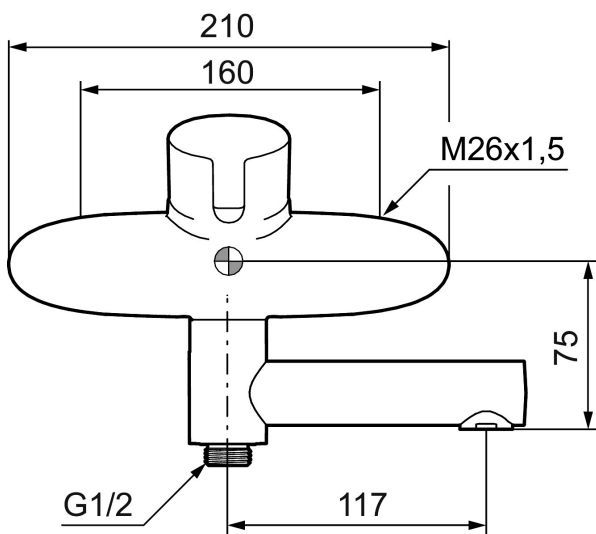

Unique characteristics

Backflow protection unit type