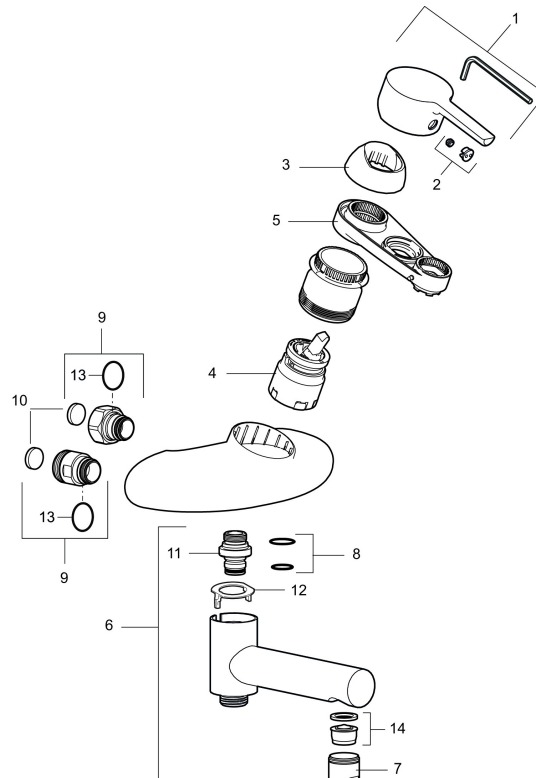

**Article number:** 750000

**Description:** Chrome, 160 c/c

- Swivel spout with built-in diverter
- Soft closing with ceramic cartridge
- Adjustable flow control and temperature limiter
- Approved non-return valves, EN-Standard EN1717

### Unique characteristics

Backflow protection unit type 

PRODUCT DESCRIPTION

## Sparepartlist

NO.	ART NO.	RSK	DESCRIPTION
1	409389.AE	8344867	Lever, complete
2	409392.AE	8344866	Colour marking and mounting screw for lever
3	409410.AE	8591986	Cover nut
4	S600276	8387231	Ceramic cartridge, incl. service tool, 20 l/min
5	S600298	3870203	Service tool
6	409356	8344853	Swivel spout, for conversion of shower mixer to bath/shower mixer, chrome
7	131415.AE	8281512	Housing M24 utv., 15 mm, chrome
8	209519.AE	8938340	O-ring, for swivel spout
9	409360.AA	8187781	Inlet connector 150 c/c (left-handed thread), retail packed
9	409361.AE	8228492	Inlet connector 160 c/c
10	409359.AA	8345172	Filter kit for connecting links, retail packed

NO.	ART NO.	RSK	DESCRIPTION
11	409366.AE		Nipple M18x1 with o-ring for bath mixer
12	38521000	8295345	Stop ring
13	129131.AE	8295316	O-ring (18,1 x 1,6), 2 pcs
14	139783.AE	8281546	Aerator inlet, 20–24 l/min at 300 kPa