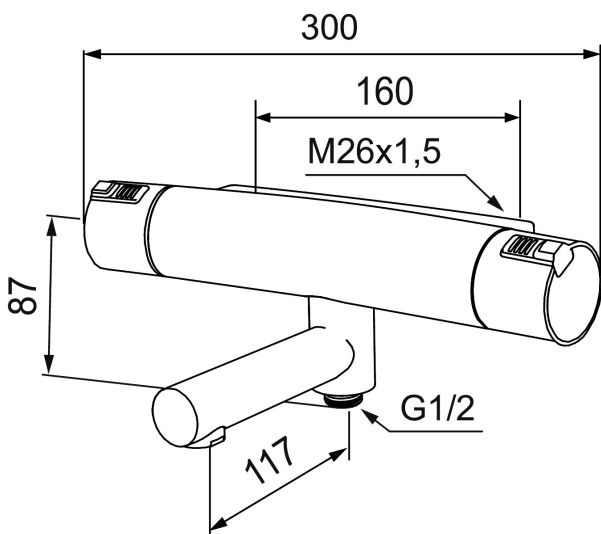

Article number: 730000

Description: Chrome, 160 c/c

Unique characteristics

- Swivel spout with built-in diverter
- Pressure balanced thermostatic mixer
- Temperature handle with safety stop at 38°C
- With Eco-function
- Lead Free material
- Approved non-return valves, EN-Standard EN1717

Backflow protection unit type 

PRODUCT DESCRIPTION

MORA MMIX T5 bath mixer

Mora MMIX combines elegance and ergonomic design with energy-efficiency. Soft geometric curves and a timeless style characterise the entire Mora MMIX range. The mixers were developed according to our unique EcoSafe™ concept focusing on low energy consumption and long-term environmental care.

NO.	ART NO.	RSK	DESCRIPTION
14	409360.AA	8187781	Inlet connector 150 c/c (left-handed thread), retail packed
14	409361.AE	8228492	Inlet connector 160 c/c
15	409359.AA	8345172	Filter kit for connecting links, retail packed
16	409366.AE		Nipple M18x1 with o-ring for bath mixer
17	38521000	8295345	Stop ring
18	129131.AE	8295316	O-ring (18,1 x 1,6), 2 pcs
19	708655.AE	8295447	Locking screw
20	409365.AE	8187026	Nipple M18x1 - G1/2
21	139783.AE	8281546	Aerator inlet, 20–24 l/min at 300 kPa