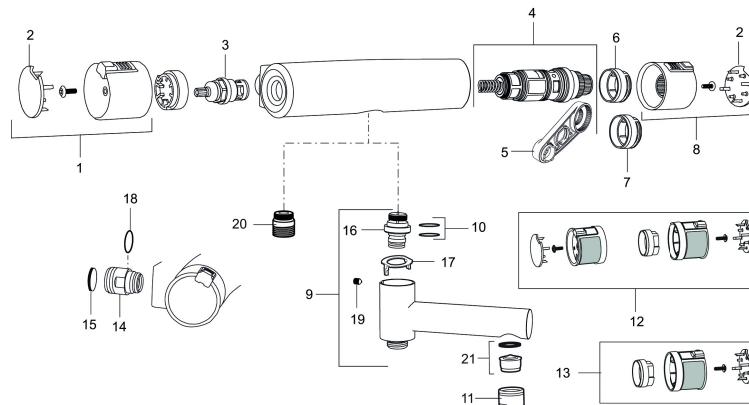

Article number: 730000

Sparepartlist

NO.	ART NO.	RSK	DESCRIPTION
1	409353.AA	8345088	On/off handle, complete, chrome, retail packed
1	409353.0011AA	8345087	On/off handle, complete, chrome/black, retail packed
2	409358.AA	8345089	End cover, chrome, retail packed
2	409358.0011AA	8345090	End cover, black, retail packed
3	S600274	8397028	Ceramic headwork (G15)
4	S600275	8397029	Thermostatic cartridge, complete, incl. service tool
5	S600298	3870203	Service tool
6	S600311	8397045	Scalding protection ring (standard), black
7	409364.AE	8346506	Scalding protection ring, (max 42 °C)
8	409352.AA	8345086	Temperature handle, complete, chrome, retail packed
8	409352.0011AA	8345085	Temperature handle, complete, chrome/black, retail packed
9	409356	8344853	Swivel spout, for conversion of shower mixer to bath/shower mixer, chrome
10	209519.AE	8938340	O-ring, for swivel spout
11	131415.AE	8281512	Housing M24 utv., 15 mm, chrome
12	409370.AA	8345139	Rebuild kit, care, black/chrome, retail packed
12	409370.0085AA	8345162	Rebuild kit, care, lime/black, retail packed
12	409370.0095AE	8345210	Rebuild kit, care, red/black
13	409440.AE	8345211	Rebuild kit with fixed temp. stop, care, chrome

NO.	ART NO.	RSK	DESCRIPTION
14	409360.AA	8187781	Inlet connector 150 c/c (left-handed thread), retail packed
14	409361.AE	8228492	Inlet connector 160 c/c
15	409359.AA	8345172	Filter kit for connecting links, retail packed
16	409366.AE		Nipple M18x1 with o-ring for bath mixer
17	38521000	8295345	Stop ring
18	129131.AE	8295316	O-ring (18,1 x 1,6), 2 pcs
19	708655.AE	8295447	Locking screw
20	409365.AE	8187026	Nipple M18x1 - G1/2
21	139783.AE	8281546	Aerator inlet, 20–24 l/min at 300 kPa