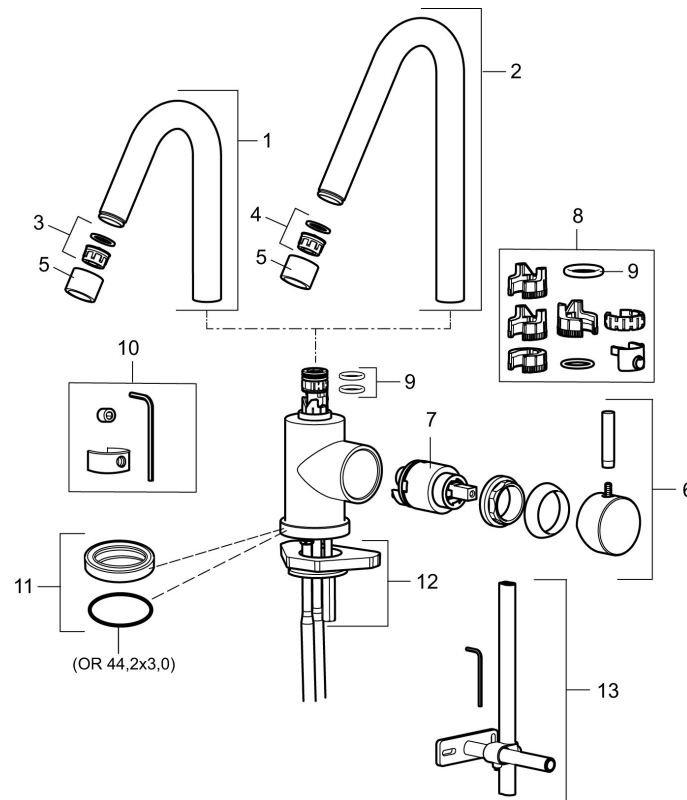

- ESS (energy saving system)
- Adjustable flow control and temperature limiter
- Soft PEX® hoses with 3/8" connecting nut (stainless steel braided)
- Fixed spout
- Hole diameter Ø29-37 mm

Unique characteristics

Backflow protection unit type

PRODUCT DESCRIPTION

MORA IZZY basin mixer

Mora Izzy exudes harmony and elegance. The elegantly curved spout gives Mora Izzy its characteristic look. The raw, matt surface of Izzy Raw will acquire an attractive patina over time, helping the product to age gracefully with its surroundings.

Article number: 702805.66

Sparepartlist

NO.	ART NO.	RSK	DESCRIPTION
1	409616.AE	8440596	Spout, complete, basin, chrome
1	409616.25AE	8440602	Spout, complete, basin, rustic brass
1	409616.66AE	8440603	Spout, complete, basin, raw brass
1	409616.80AE	8440604	Spout, complete, basin, chrome/grooved
2	409615.AE	8440595	Spout, complete, kitchen, chrome
2	409615.25AE	8440599	Spout, complete, kitchen, rustic brass
2	409615.66AE	8440600	Spout, complete, kitchen, raw brass
2	409615.80AE	8440601	Spout, complete, kitchen, chrome/grooved
3	131419.AE	8281517	Aerator insert, 5,5–6,5 l/min at 300 kPa
4	131398.AE	8281493	Aerator insert, 9–11 l/min at 300 kPa
5	409618.AE	8281549	Housing M22 int., chrome