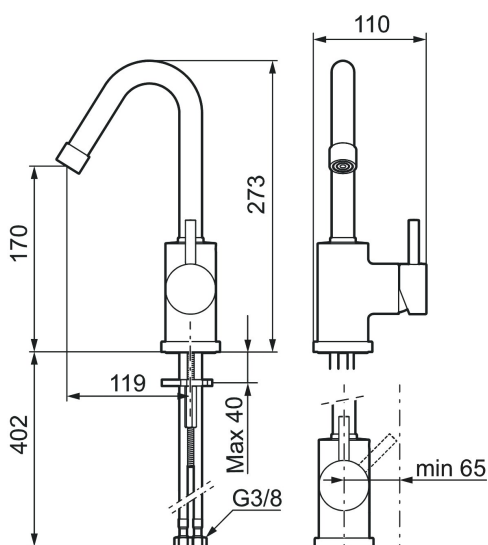

- ESS (energy saving system)
- Adjustable flow control and temperature limiter
- Soft PEX® hoses with 3/8" connecting nut (stainless steel braided)
- Fixed spout
- Hole diameter Ø29-37 mm

Unique characteristics

Backflow protection unit type

PRODUCT DESCRIPTION

MORA IZZY basin mixer

Mora Izzy exudes harmony and elegance. The elegantly curved spout gives Mora Izzy its characteristic look. The raw, matt surface of Izzy Raw will acquire an attractive patina over time, helping the product to age gracefully with its surroundings.

Article number: 702805.66

Sparepartlist

NO.	ART NO.	RSK	DESCRIPTION
1	409616.AE	8440596	Spout, complete, basin, chrome
1	409616.25AE	8440602	Spout, complete, basin, rustic brass
1	409616.66AE	8440603	Spout, complete, basin, raw brass
1	409616.80AE	8440604	Spout, complete, basin, chrome/grooved
2	409615.AE	8440595	Spout, complete, kitchen, chrome
2	409615.25AE	8440599	Spout, complete, kitchen, rustic brass
2	409615.66AE	8440600	Spout, complete, kitchen, raw brass
2	409615.80AE	8440601	Spout, complete, kitchen, chrome/grooved
3	131419.AE	8281517	Aerator insert, 5,5–6,5 l/min at 300 kPa
4	131398.AE	8281493	Aerator insert, 9–11 l/min at 300 kPa
5	409618.AE	8281549	Housing M22 int., chrome