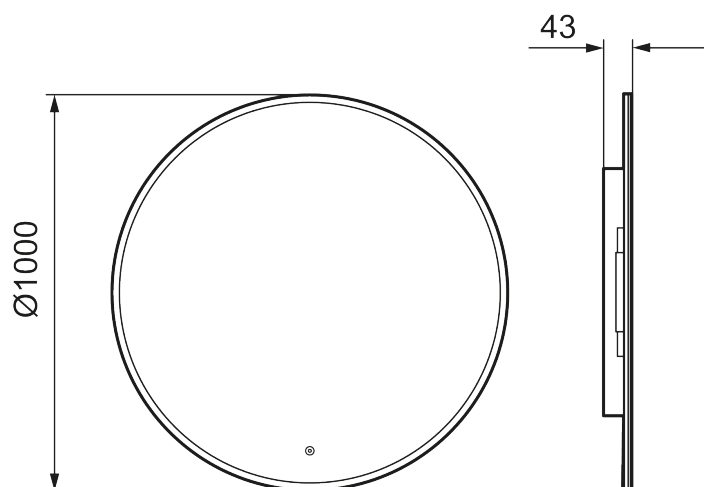

Unique characteristics

MORA CARA I

Cara shares a similar design to our Solo I, with a touch-controlled LED frame behind white acrylic which surrounds the mirror. Cara's lighting can be adjusted in brightness and tone to enhance the atmosphere of your space. Its function can be further enhanced with the addition of built-in Bluetooth speakers for the ultimate in mood spaces.

About the collection

Minimal design, with concealed LED framing and optional Bluetooth speaker system in a package that gives atmospheric a new meaning.

Article number: 953106

Description: Ø1000 mm

- Frame with lighting
- Energy efficient LED lighting
- Copper-free glass with safety film
- Steam free with heated demister pad
- Touch operated on/off
- Adjustable light temperature: 2 700–6 400 K
- IP 44 certified, third party CE certified
- Mounting distance from wall: 43 mm