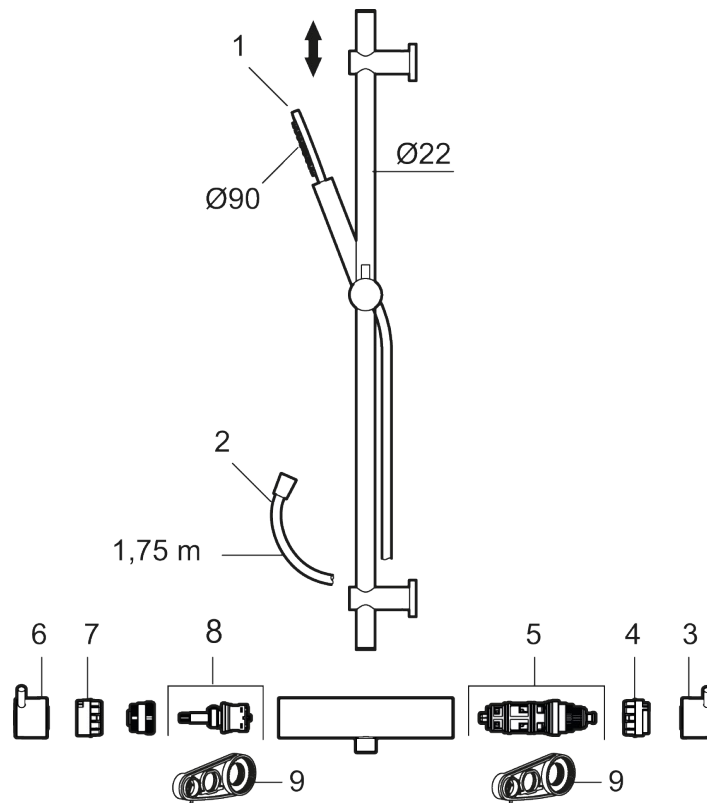

MORA INXX II shower:

- Shower hose in metal, PVC- and BPA-free
- With adjustable wall brackets for usage of existing screw holes
- With Easy-Clean anti-limescale system
- Eco (energy and water saving hand shower 8 l/min)

Article number: 271500.22

Sparepartlist

NO.	ART NO.	RSK	DESCRIPTION
1	209575	8275496	Hand shower, chrome
1	209575.12	8275497	Hand shower, matte black
1	209575.22	8275498	Hand shower, matte white
1	209575.44	8275499	Hand shower, matte grey

NO.	ART NO.	RSK	DESCRIPTION
1	209575.60	8275500	Hand shower, polished brass PVD
1	209575.62	8275501	Hand shower, brused brass PVD
2	131170.AE	8251927	Shower hose in metal, 1750 mm, chrome
2	131170.12AE	8251999	Shower hose in metal, 1750 mm, matte black
2	131170.22AE	8252000	Shower hose in metal, 1750 mm, matte white
2	131170.44AE	8252001	Shower hose in metal, 1750 mm, matte grey
2	131170.60AE	8252002	Shower hose in metal, 1750 mm, polished brass PVD
2	131170.62AE	8252003	Shower hose in metal, 1750 mm, brused brass PVD
3	409710.AE	8218902	Temperature handle, chrome
3	409710.12AE	8218903	Temperature handle, matte black
3	409710.22AE	8218904	Temperature handle, matte white
3	409710.44AE	8218905	Temperature handle, matte grey
3	409710.60AE	8218906	Temperature handle, polished brass PVD
3	409710.62AE	8218907	Temperature handle, brused brass PVD
4	S600023	8439703	Stop ring
5	S600019	8439702	Thermostatic cartridge, complete, with service tool
6	409711.AE	8218901	Temperature handle, chrome
6	409711.12AE	8218908	Temperature handle, matte black
6	409711.22AE	8218909	Temperature handle, matte white
6	409711.44AE	8218910	Temperature handle, matte grey
6	409711.60AE	8218911	Temperature handle, polished brass PVD
6	409711.62AE	8218912	Temperature handle, brused brass PVD
7	S600024	8439705	Stop ring, reversible
8	S600020	8441462	Ceramic headwork, with service tool (shower mixer)
9	891096.AE	8345921	Service tool