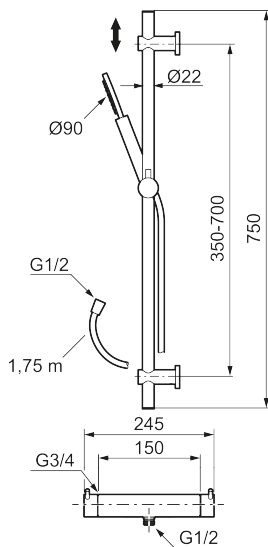

Article number: 271500.22 **Flow 3 bar:** 7.3 l/m

Description: Matte white, 150 c/c

Unique characteristics

MORA INXX II shower mixer:

- Pressure balanced thermostatic mixer
- Temperature handle with safety stop at 38°C
- With Eco-function
- Approved non-return valves, EN-Standard EN1717

Article number: 271500.22

Sparepartlist

NO.	ART NO.	RSK	DESCRIPTION
1	209575	8275496	Hand shower, chrome
1	209575.12	8275497	Hand shower, matte black
1	209575.22	8275498	Hand shower, matte white
1	209575.44	8275499	Hand shower, matte grey

NO.	ART NO.	RSK	DESCRIPTION
1	209575.60	8275500	Hand shower, polished brass PVD
1	209575.62	8275501	Hand shower, brused brass PVD
2	131170.AE	8251927	Shower hose in metal, 1750 mm, chrome
2	131170.12AE	8251999	Shower hose in metal, 1750 mm, matte black
2	131170.22AE	8252000	Shower hose in metal, 1750 mm, matte white
2	131170.44AE	8252001	Shower hose in metal, 1750 mm, matte grey
2	131170.60AE	8252002	Shower hose in metal, 1750 mm, polished brass PVD
2	131170.62AE	8252003	Shower hose in metal, 1750 mm, brused brass PVD
3	409710.AE	8218902	Temperature handle, chrome
3	409710.12AE	8218903	Temperature handle, matte black
3	409710.22AE	8218904	Temperature handle, matte white
3	409710.44AE	8218905	Temperature handle, matte grey
3	409710.60AE	8218906	Temperature handle, polished brass PVD
3	409710.62AE	8218907	Temperature handle, brused brass PVD
4	S600023	8439703	Stop ring
5	S600019	8439702	Thermostatic cartridge, complete, with service tool
6	409711.AE	8218901	Temperature handle, chrome
6	409711.12AE	8218908	Temperature handle, matte black
6	409711.22AE	8218909	Temperature handle, matte white
6	409711.44AE	8218910	Temperature handle, matte grey
6	409711.60AE	8218911	Temperature handle, polished brass PVD
6	409711.62AE	8218912	Temperature handle, brused brass PVD
7	S600024	8439705	Stop ring, reversible
8	S600020	8441462	Ceramic headwork, with service tool (shower mixer)
9	891096.AE	8345921	Service tool