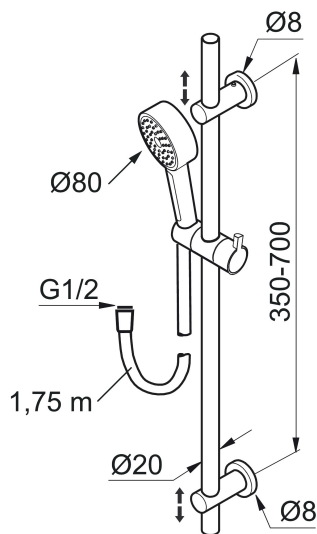

Unique characteristics

MORA REXX S5 shower set

With their simple, minimalist design, Mora REXX mixers are the essence of Scandinavian design and functionality. Their innovation lies in their precision. When tradition and craftsmanship meet state-of-the-art manufacturing methods and inspiring design, the result is Mora REXX. The version shown here is a beautiful shower system with built-in intelligent function.

Article number: 130190

Description: Chrome

- Shower hose in metal, PVC- and BPA-free
- With adjustable wall brackets for usage of existing screw holes
- With Easy-Clean anti-limescale system
- Eco (energy and water saving hand shower 9 l/min)