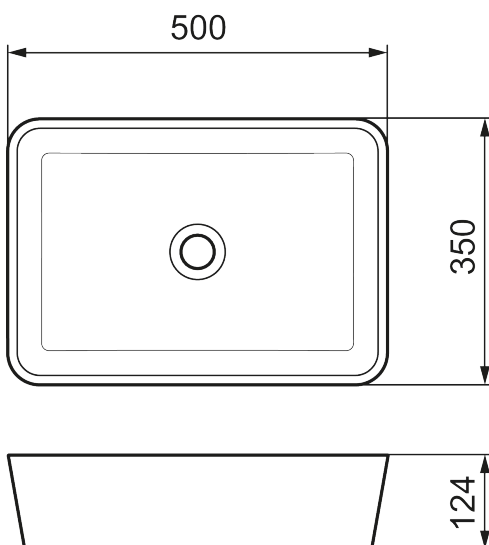

## MORA LAVA V

A generous, low-profile design that opens up your vanity area and lets it breathe. Made from our tactile and durable mineral composite, with a thick rim for added presence.

### In any color you want

Article number: 952005

Description: White

- Mineral composite
- Width: 500 mm
- Deep: 350 mm
- Height: 124 mm
- Basin waste sold separately
- Weight: 9 kg