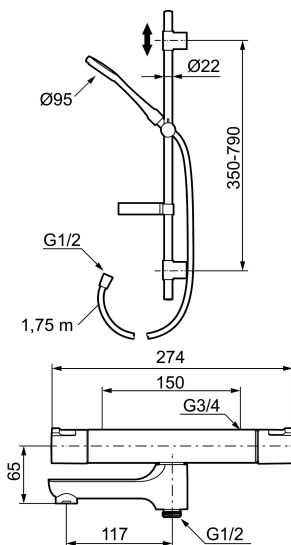

MORA CERA bath & shower kit

A bathroom is a place for relaxation, pleasure and recharging your batteries. So fill it with enjoyment. Save energy effortlessly, protect against fluctuations in water temperature, take an extra long shower with a clear conscience. Mora Cera puts quality time in your bathroom in countless ways.

Article number: 241805 Flow 3 bar: 10.0 l/m

Description: Chrome

Consist of:

Mora Cera shower mixer art.no. 240100.DB

- Swivel spout with built-in diverters
- Temperature handle with safety stop at 38°C and 42°C
- With Eco-function
- Approved non-return valves, EN-Standard EN1717
- Extra user-friendly grips, approved by the Rheumatism Association in Sweden

Mora Cera shower S5 art.no. 130316

- Shower hose in metal, PVC- and BPA-free
- With soap dish
- With adjustable wall brackets for usage of existing screw holes
- With Easy-Clean anti-limescale system
- Optional connection with/without air mixture
- Air mixture provides comfort flow at 6 l/min, max flow 10 l/min