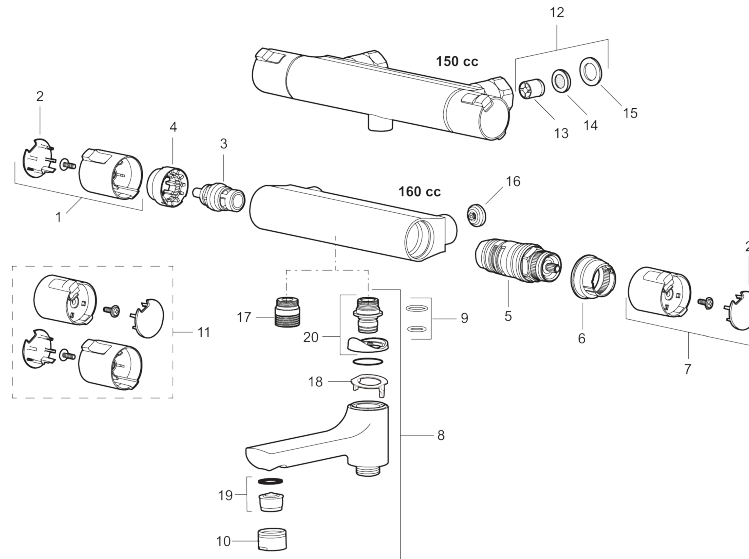

Article number: 241805 Flow 3 bar: 10.0 l/m

Description: Chrome

Consist of:

Mora Cera shower mixer art.no. 240100.DB

- Swivel spout with built-in diverters
- Temperature handle with safety stop at 38°C and 42°C
- With Eco-function
- Approved non-return valves, EN-Standard EN1717
- Extra user-friendly grips, approved by the Rheumatism Association in Sweden

Mora Cera shower S5 art.no. 130316

- Shower hose in metal, PVC- and BPA-free
- With soap dish
- With adjustable wall brackets for usage of existing screw holes
- With Easy-Clean anti-limescale system
- Optional connection with/without air mixture
- Air mixture provides comfort flow at 6 l/min, max flow 10 l/min

Article number: 241805

Sparepartlist

NO.	ART NO.	RSK	DESCRIPTION
1	409653.AA	8345188	On/off handle, complete, chrome, retail packed
2	409658.AA	8345190	End cover, chrome, retail packed
3	409354.AA	8345137	Ceramic headwork, retail packed
4	708079.AE		Eco, Stop ring, on/off
5	708764.AE	8345114	Thermostatic cartridge
6	209556.AE	8345184	Stop ring, temperature
7	409654.AA	8345189	Temperature handle, complete, chrome, retail packed
8	409656	8344876	Swivel spout, for conversion of shower mixer to bath/shower mixer, chrome
9	209519.AE	8938340	O-ring, for swivel spout
10	131415.AE	8281512	Housing M24 utv., 15 mm, chrome
11	409650.AA	8345187	On/off- and temperature handle, complete, chrome, retail packed
12	708338.AE		Non-return valve (2 pcs)
13	139465.AE	8186872	Non-return valve, with lock ring
14	708080.AE		Holder for filter, complete

NO.	ART NO.	RSK	DESCRIPTION
15	709339.AE	8938274	Gasket 24/15x2, 2 pcs
16	129380.AE	8345651	Non-return valve (2 pcs)
17	409659.AE	8187025	Shower connector M18x1xG1/2
18	129154.AE	8295332	Stop ring
19	139783.AE	8281546	Aerator inlet, 20–24 l/min at 300 kPa
20	209494.AE	8314141	Spout nipple incl cover ring