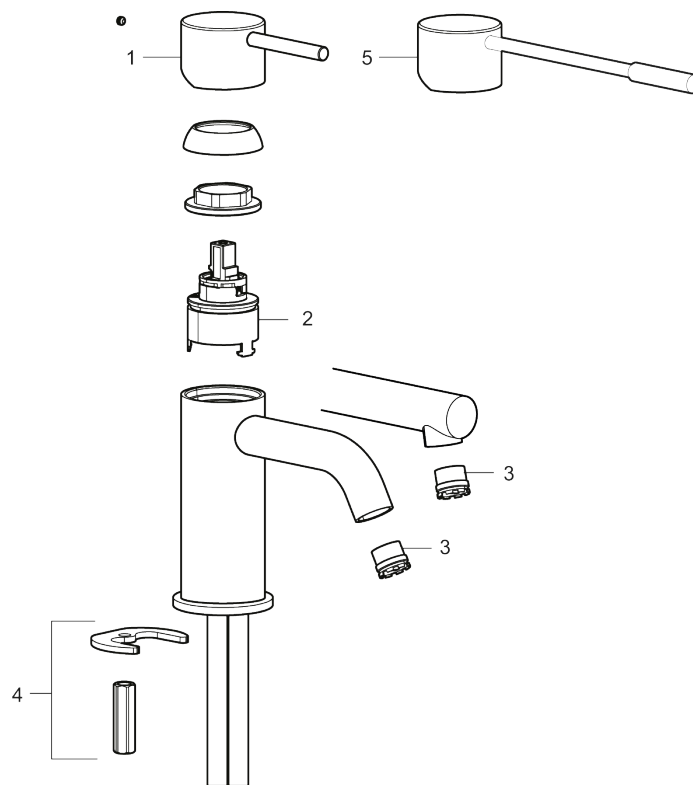

Article number: 273001.CA Flow 3 bar: 4.5 l/m

Description: Chrome

Unique characteristics

Backflow protection unit type **AA**

- Ceramic cartridge
- Adjustable flow control and temperature limiter
- Soft PEX[®] hoses with 3/8" connecting nut (stainless steel braided)
- Hole diameter Ø34-37 mm

PRODUCT DESCRIPTION

MORA INXX II soft, small basin mixer

INXX II basin mixers are available in three different heights, including small which is suitable for small basins. With its durable chrome finish and essential design, the INXX II soft enhances the feeling of comfort, quality and elegance in your bathroom. The mixer has been tested and approved according to current building regulations and is energy-efficient, which means it reduces water and energy use without compromising on comfort. A push down-waste in a matching colour is available as an accessory.

Article number: 273001.CA

Sparepartlist

NO.	ART NO.	RSK	DESCRIPTION
1	409701.AE	8394076	Lever, complete, chrome
1	409701.12AE	8394077	Lever, complete, matte black
1	409701.22AE	8394078	Lever, complete, matte white
1	409701.44AE	8394079	Lever, complete, matte grey

NO.	ART NO.	RSK	DESCRIPTION
1	409701.60AE	8394080	Lever, complete, polished brass PVD
1	409701.62AE	8394081	Lever, complete, brushed brass PVD
2	409703.AE	8437060	Ceramic cartridge
3	409706.AE	8281571	Aerator M16,5 ext., 5 l/min at 200–600 kPa
4	209518.AE	8346911	Fastening details
5	409708.AE	8394122	Care-handle, chrome
5	409708.12AE	8394123	Care-handle, matte black
5	409708.22AE	8394124	Care-handle, matte white
5	409708.44AE	8394125	Care-handle, matte grey
5	409708.60AE	8394126	Care-handle, polished brass PVD
5	409708.62AE	8394127	Care-handle, brushed brass PVD