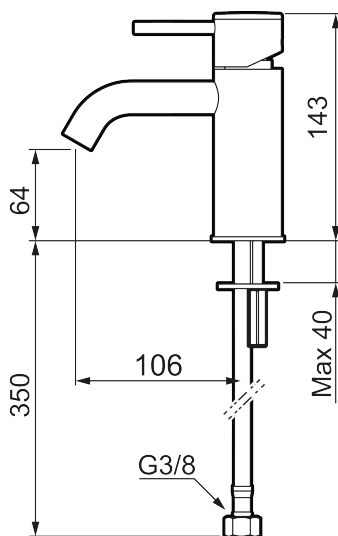

MORA INXX II soft, small basin mixer

INXX II basin mixers are available in three different heights, including small which is suitable for small basins. With its durable chrome finish and essential design, the INXX II soft enhances the feeling of comfort, quality and elegance in your bathroom. The mixer has been tested and approved according to current building regulations and is energy-efficient, which means it reduces water and energy use without compromising on comfort. A push down-waste in a matching colour is available as an accessory.

Article number: 273001.CA Flow 3 bar: 4.5 l/m

Description: Chrome

Unique characteristics

Backflow protection unit type **AA**

- Ceramic cartridge
- Adjustable flow control and temperature limiter
- Soft PEX[®] hoses with 3/8" connecting nut (stainless steel braided)
- Hole diameter Ø34-37 mm

PRODUCT DESCRIPTION

MORA INXX II soft, small basin mixer

INXX II basin mixers are available in three different heights, including small which is suitable for small basins. With its durable chrome finish and essential design, the INXX II soft enhances the feeling of comfort, quality and elegance in your bathroom. The mixer has been tested and approved according to current building regulations and is energy-efficient, which means it reduces water and energy use without compromising on comfort. A push down-waste in a matching colour is available as an accessory.

NO.	ART NO.	RSK	DESCRIPTION
1	409701.60AE	8394080	Lever, complete, polished brass PVD
1	409701.62AE	8394081	Lever, complete, brushed brass PVD
2	409703.AE	8437060	Ceramic cartridge
3	409706.AE	8281571	Aerator M16,5 ext., 5 l/min at 200–600 kPa
4	209518.AE	8346911	Fastening details
5	409708.AE	8394122	Care-handle, chrome
5	409708.12AE	8394123	Care-handle, matte black
5	409708.22AE	8394124	Care-handle, matte white
5	409708.44AE	8394125	Care-handle, matte grey
5	409708.60AE	8394126	Care-handle, polished brass PVD
5	409708.62AE	8394127	Care-handle, brushed brass PVD