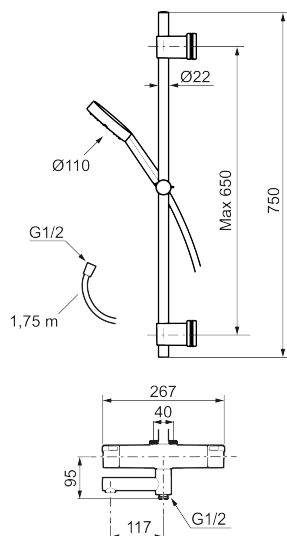

## MMIX II bath & shower kit Vaska

The MMIX II bath & shower kit features an updated design for its hand shower unit and an enhanced thermostat. Mora's signature attention to detail and focus on quality mean this sleek chrome shower delivers on all fronts.

**Article number:** 334045 **Flow 3 bar:** 22.9 l/m

**Description:** Chrome, 40 c/c, pipe connection up

Consist of:

**MORA MMIX II thermostatic mixer:**

- Swivel spout with built-in diverter
- Pressure balanced thermostatic mixer
- With reversible headwork
- Temperature handle with safety stop at 38°C
- With Eco-function
- Lead Free material
- Approved non-return valves, EN-Standard EN1717
- Note! Not for Vaska

**MORA MMIX II shower set (art.no. 331300):**

- Shower hose in metal, PVC- and BPA-free
- With bracket for mounting on 40 c/c pipes
- With Easy-Clean anti-limescale system