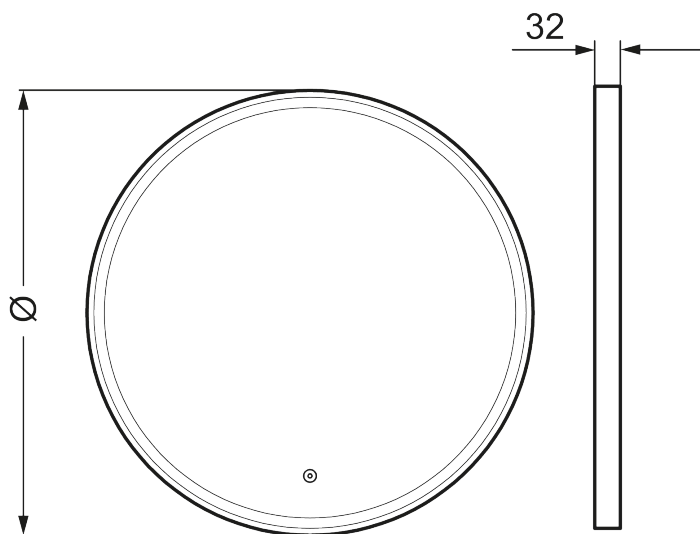

Unique characteristics

MORA SOLO I

Encased in an attractive metal frame in matt black aluminium, with an inner LED band, Solo I gives a dynamic atmosphere to an interior. Its mirror is anti-fog for ease of use, allowing the simplicity of the design to always remain in focus.

About the collection

An attractive framed design, with touch-operated backlighting in a versatile mirror package that's easy to style into any space.

Article number: 953101.12

Description: Ø700 mm

- Black aluminium frame
- Energy efficient LED lighting
- Copper-free glass with safety film
- Steam free with heated demister pad
- Touch operated on/off
- Light temperature 6400 K
- IP 44 certified, third party CE certified
- Mounting distance from wall: 40 mm