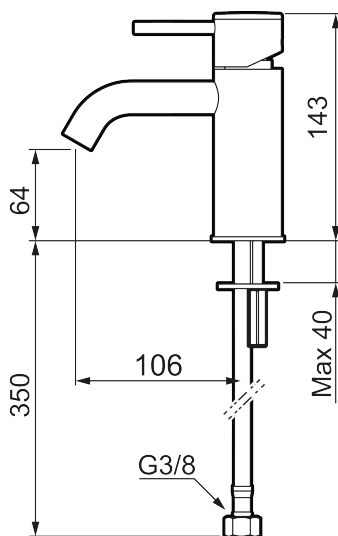

MORA INXX II soft, small basin mixer

INXX II basin mixers are available in three different heights, including small which is suitable for small basins. With its durable, elegant brushed brass finish and essential design, the INXX II soft enhances the feeling of comfort, quality and elegance in your bathroom. The mixer has been tested and approved according to current building regulations and is energy-efficient, which means it reduces water and energy use without compromising on comfort. A push down-waste in a matching colour is available as an accessory.

Article number: 273001.62CA Flow 3 bar: 4.5 l/m

Description: Brushed brass PVD

Unique characteristics

Backflow protection unit type 

- Ceramic cartridge
- Adjustable flow control and temperature limiter
- Soft PEX® hoses with 3/8" connecting nut (stainless steel braided)
- Hole diameter Ø34-37 mm

NO.	ART NO.	RSK	DESCRIPTION
1	409701.60AE	8394080	Lever, complete, polished brass PVD
1	409701.62AE	8394081	Lever, complete, brushed brass PVD
2	409703.AE	8437060	Ceramic cartridge
3	409706.AE	8281571	Aerator M16,5 ext., 5 l/min at 200–600 kPa
4	209518.AE	8346911	Fastening details
5	409708.AE	8394122	Care-handle, chrome
5	409708.12AE	8394123	Care-handle, matte black
5	409708.22AE	8394124	Care-handle, matte white
5	409708.44AE	8394125	Care-handle, matte grey
5	409708.60AE	8394126	Care-handle, polished brass PVD
5	409708.62AE	8394127	Care-handle, brushed brass PVD