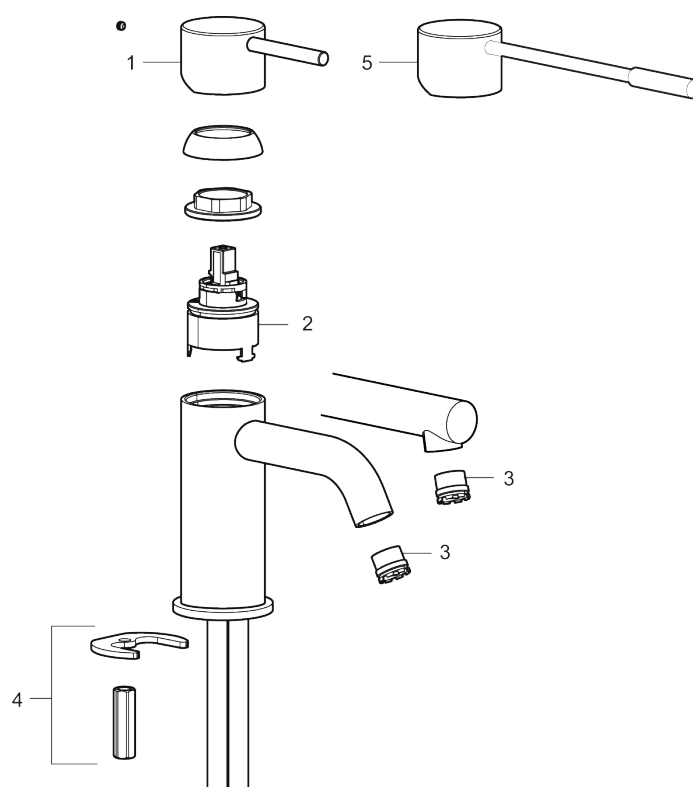

Article number: 273001.62CA Flow 3 bar: 4.5 l/m

Description: Brushed brass PVD

Unique characteristics

Backflow protection unit type 

- Ceramic cartridge
- Adjustable flow control and temperature limiter
- Soft PEX® hoses with 3/8" connecting nut (stainless steel braided)
- Hole diameter Ø34-37 mm

PRODUCT DESCRIPTION

MORA INXX II soft, small basin mixer

INXX II basin mixers are available in three different heights, including small which is suitable for small basins. With its durable, elegant brushed brass finish and essential design, the INXX II soft enhances the feeling of comfort, quality and elegance in your bathroom. The mixer has been tested and approved according to current building regulations and is energy-efficient, which means it reduces water and energy use without compromising on comfort. A push down-waste in a matching colour is available as an accessory.

Article number: 273001.62CA

Sparepartlist

NO.	ART NO.	RSK	DESCRIPTION
1	409701.AE	8394076	Lever, complete, chrome
1	409701.12AE	8394077	Lever, complete, matte black
1	409701.22AE	8394078	Lever, complete, matte white
1	409701.44AE	8394079	Lever, complete, matte grey

NO.	ART NO.	RSK	DESCRIPTION
1	409701.60AE	8394080	Lever, complete, polished brass PVD
1	409701.62AE	8394081	Lever, complete, brushed brass PVD
2	409703.AE	8437060	Ceramic cartridge
3	409706.AE	8281571	Aerator M16,5 ext., 5 l/min at 200–600 kPa
4	209518.AE	8346911	Fastening details
5	409708.AE	8394122	Care-handle, chrome
5	409708.12AE	8394123	Care-handle, matte black
5	409708.22AE	8394124	Care-handle, matte white
5	409708.44AE	8394125	Care-handle, matte grey
5	409708.60AE	8394126	Care-handle, polished brass PVD
5	409708.62AE	8394127	Care-handle, brushed brass PVD