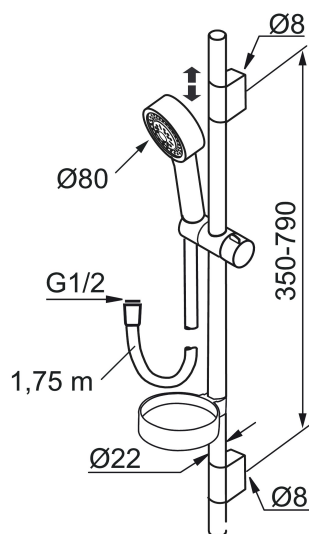

Unique characteristics

MORA MMIX S5 shower set

Mora MMIX combines elegance and ergonomic design with energy-efficiency. Soft geometric curves and a timeless style characterise the entire Mora MMIX range. The mixers were developed according to our unique EcoSafe™ concept focusing on low energy consumption and long-term environmental care.

Article number: 130310 **Flow 3 bar:** 9.0 l/m

Description: Chrome

- Shower hose in metal, PVC- and BPA-free
- With soap dish
- With adjustable wall brackets for usage of existing screw holes
- With Easy-Clean anti-limescale system
- Eco (energy and water saving hand shower 9 l/min)