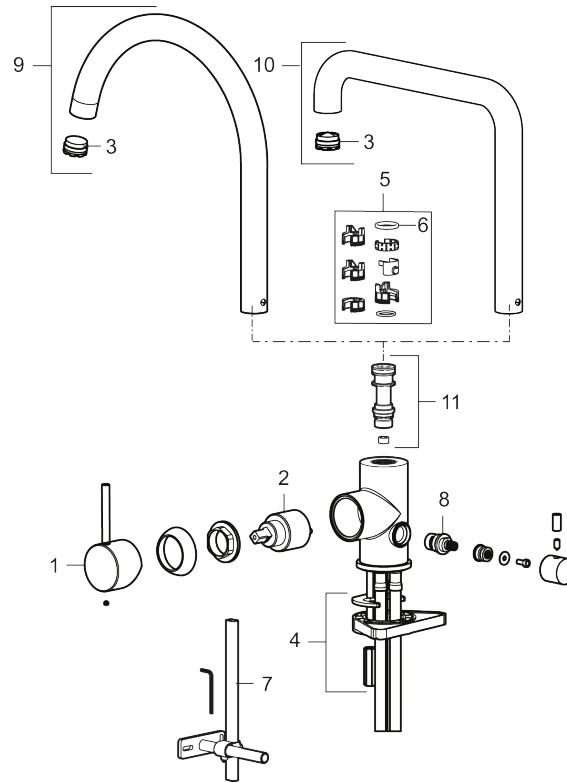

MORA INXX II soft kitchen mixer

Article number: 272151.LD3 **Flow 3 bar:** 3.8 l/m

Description: Chrome, LEED/BREEAM compliant

- Ceramic cartridge
- Adjustable flow control and temperature limiter
- Soft PEX[®] hoses with 3/8" connecting nut (stainless steel braided)
- Swivel spout, limitation part for 60°, 85°, 110° or 360° included
- With dish washer valve CW, not adjustable to HW
- Hole diameter Ø34-37 mm

Unique characteristics

Backflow protection unit type **AA**

PRODUCT DESCRIPTION

MORA INXX II soft kitchen mixer

Article number: 272151.LD3

Sparepartlist

NO.	ART NO.	RSK	DESCRIPTION
1	409700.AE	8394069	Lever, complete, chrome
1	409700.12AE	8394070	Lever, complete, matte black
1	409700.22AE	8394071	Lever, complete, matte white
1	409700.44AE	8394072	Lever, complete, matte grey
1	409700.60AE	8394073	Lever, complete, polished brass PVD
1	409700.62AE	8394074	Lever, complete, brushed brass PVD
1	409700.76AE	8394075	Lever, complete, brushed nickel
2	409702.AE	8437059	Ceramic cartridge
3	S600230		Aerator M21,5 ext., Z
4	S600055		Fastening details
5	209565.AE		Limitation segment
6	708843.AE	8295357	O-ring (15,54 x 2,62), 2 pcs
7	409340.AE	8531598	Stabilization kit
8	409707.AE	8394082	Ceramic cartridge for dish washer connection