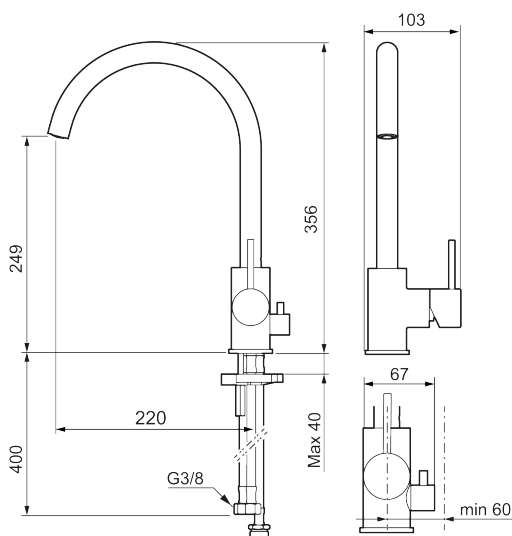

MORA INXX II soft kitchen mixer

Article number: 272151.LD3 **Flow 3 bar:** 3.8 l/m

Description: Chrome, LEED/BREEAM compliant

- Ceramic cartridge
- Adjustable flow control and temperature limiter
- Soft PEX[®] hoses with 3/8" connecting nut (stainless steel braided)
- Swivel spout, limitation part for 60°, 85°, 110° or 360° included
- With dish washer valve CW, not adjustable to HW
- Hole diameter Ø34-37 mm

Unique characteristics

Backflow protection unit type **AA**

PRODUCT DESCRIPTION

MORA INXX II soft kitchen mixer

Article number: 272151.LD3

Sparepartlist

NO.	ART NO.	RSK	DESCRIPTION
1	409700.AE	8394069	Lever, complete, chrome
1	409700.12AE	8394070	Lever, complete, matte black
1	409700.22AE	8394071	Lever, complete, matte white
1	409700.44AE	8394072	Lever, complete, matte grey
1	409700.60AE	8394073	Lever, complete, polished brass PVD
1	409700.62AE	8394074	Lever, complete, brushed brass PVD
1	409700.76AE	8394075	Lever, complete, brushed nickel
2	409702.AE	8437059	Ceramic cartridge
3	S600230		Aerator M21,5 ext., Z
4	S600055		Fastening details
5	209565.AE		Limitation segment
6	708843.AE	8295357	O-ring (15,54 x 2,62), 2 pcs
7	409340.AE	8531598	Stabilization kit
8	409707.AE	8394082	Ceramic cartridge for dish washer connection