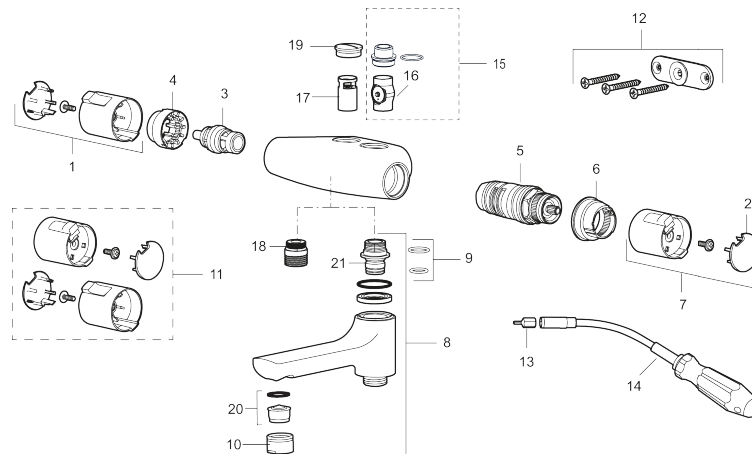

### Unique characteristics

Backflow protection unit type 

- Swivel spout with built-in diverter
- Temperature handle with safety stop at 38°C and 42°C
- With Eco-function
- Projection from wall 171 mm
- Approved non-return valves, EN-Standard EN1717
- Extra user-friendly grips, approved by the Rheumatism Association in Sweden

## Sparepartlist

NO.	ART NO.	RSK	DESCRIPTION
1	409653.AA	8345188	On/off handle, complete, chrome, retail packed
2	409658.AA	8345190	End cover, chrome, retail packed
3	S600274	8397028	Ceramic headwork (G15)
4	708079.AE		Eco, Stop ring, on/off
5	708764.AE	8345114	Thermostatic cartridge
6	209556.AE	8345184	Stop ring, temperature
7	409654.AA	8345189	Temperature handle, complete, chrome, retail packed
8	409656	8344876	Swivel spout, for conversion of shower mixer to bath/shower mixer, chrome
9	209519.AE	8938340	O-ring, for swivel spout
10	131415.AE	8281512	Housing M24 utv., 15 mm, chrome
11	409650.AA	8345187	On/off- and temperature handle, complete, chrome, retail packed
12	159006.AE	8187806	Wall bracket Mora Cera 40 c/c, complete
13	159027.AE	8345938	3 mm bit for flexible key
14	891019.AE	8186887	Flexible key
15	409320	8187807	Vaska rebuild kit
16	109196.AE	8345618	Insert with non-return valve, Vaska
17	129098.AE	8345617	Non-return valve (2 pcs)

NO.	ART NO.	RSK	DESCRIPTION
18	409659.AE	8187025	Shower connector M18x1xG1/2
19	129369.AE	8295360	End cover
20	139783.AE	8281546	Aerator inlet, 20–24 l/min at 300 kPa
21	209494.AE	8314141	Spout nipple incl cover ring