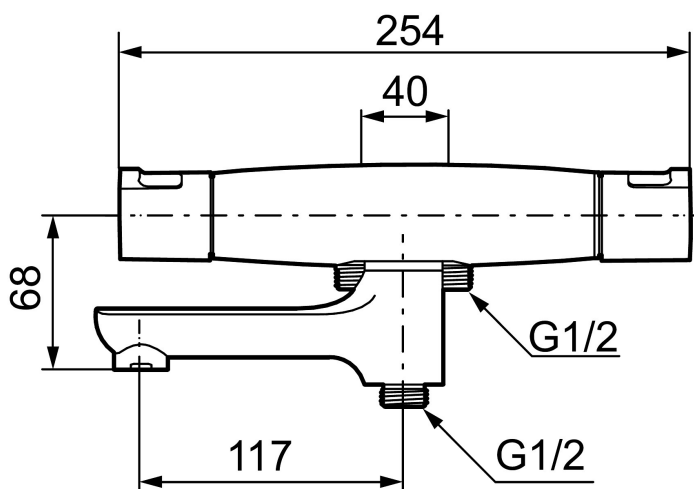

Article number: 246000

Description: Chrome, with connection down

### Unique characteristics

Backflow protection unit type 

- Swivel spout with built-in diverter
- Temperature handle with safety stop at 38°C and 42°C
- With Eco-function
- Projection from wall 171 mm
- Approved non-return valves, EN-Standard EN1717
- Extra user-friendly grips, approved by the Rheumatism Association in Sweden

Article number: 246000

NO.	ART NO.	RSK	DESCRIPTION
18	409659.AE	8187025	Shower connector M18x1xG1/2
19	129369.AE	8295360	End cover
20	139783.AE	8281546	Aerator inlet, 20–24 l/min at 300 kPa
21	209494.AE	8314141	Spout nipple incl cover ring