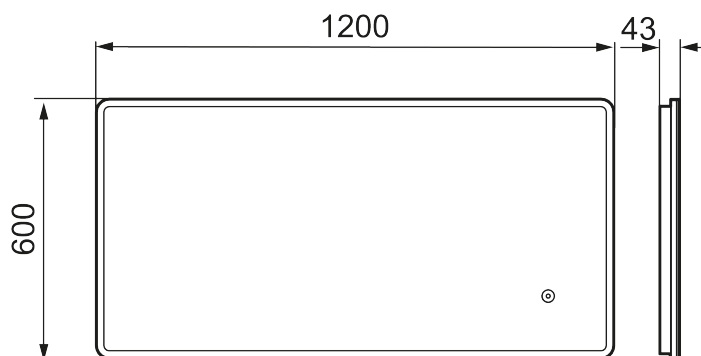

MORA CARA I

Cara shares a similar design to our Solo I, with a touch-controlled LED frame behind white acrylic which surrounds the mirror. Cara's lighting can be adjusted in brightness and tone to enhance the atmosphere of your space. Its function can be further enhanced with the addition of built-in Bluetooth speakers for the ultimate in mood spaces.

About the collection

Minimal design, with concealed LED framing and optional Bluetooth speaker system in a package that gives atmospheric a new meaning.

Article number: 953113

Description: 1200 x 600 mm

Unique characteristics

- Frame with one piece acrylic diffuser
- Energy efficient LED lighting
- Copper-free glass with safety film
- Steam free with heated demister pad
- Touch operated on/off
- Adjustable light temperature: 2 700–6 400 K
- IP 44 rated
- CE-certified
- 43 mm wall projection