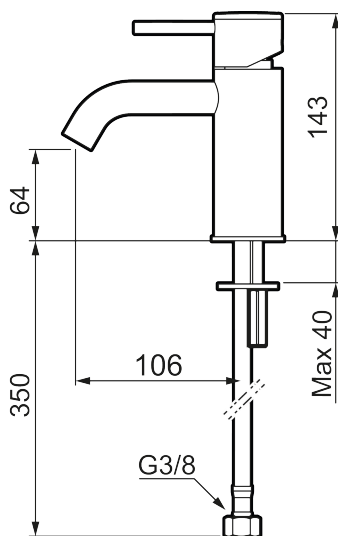

Unique characteristics

Backflow protection unit type 

MORA INXX II soft, small basin mixer

INXX II basin mixers are available in three different heights, including small which is suitable for small basins. With its durable matt grey finish and essential design, the INXX II soft enhances the feeling of comfort, quality and elegance in your bathroom. The mixer has been tested and approved according to current building regulations and is energy-efficient, which means it reduces water and energy use without compromising on comfort. A push down-waste in a matching colour is available as an accessory.

Article number: 273001.44CA Flow 3 bar: 4.5 l/m

Description: Matte grey

- Ceramic cartridge
- Adjustable flow control and temperature limiter
- Soft PEX® hoses with 3/8" connecting nut (stainless steel braided)
- Hole diameter Ø34-37 mm