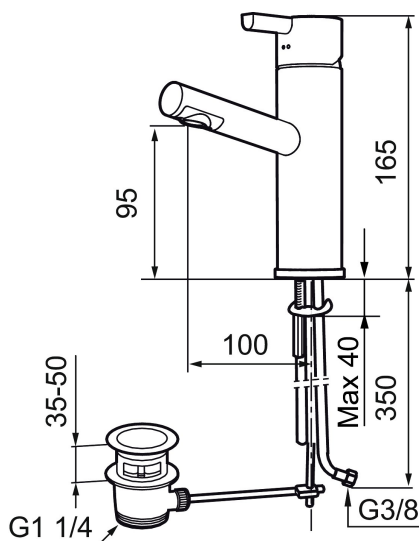

Article number: 707155.0065 **Flow 3 bar:** 7.0 l/m

Description: Chrome/gold

Unique characteristics

Energy class

Assessed

Backflow protection unit type

- With pop-up waste
- ESS (energy saving system)
- Ceramic cartridge
- Adjustable flow control and temperature limiter
- Soft PEX® hoses with 3/8" connecting nut (stainless steel braided)
- Hole diameter Ø32-37 mm (Ø32-35 mm recommended)