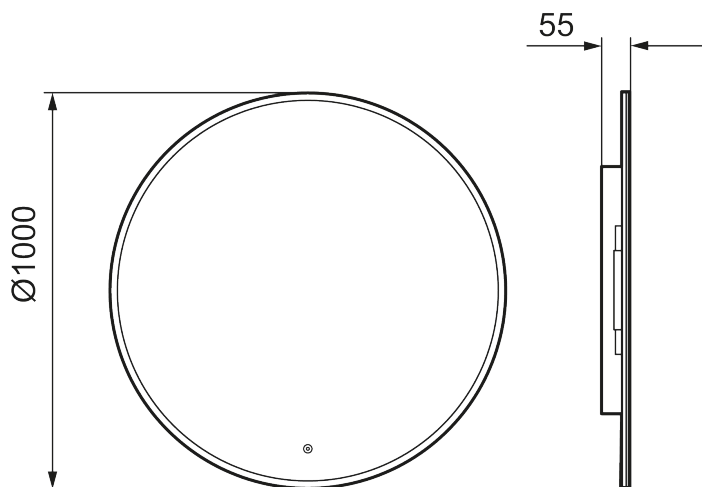

Bluetooth

Unique characteristics

MORA CARA II

Cara shares a similar design to our Solo I, with a touch-controlled LED frame behind white acrylic which surrounds the mirror. Cara's lighting can be adjusted in brightness and tone to enhance the atmosphere of your space. Its function can be further enhanced with the addition of built-in Bluetooth speakers for the ultimate in mood spaces.

About the collection

Minimal design, with concealed LED framing and optional Bluetooth speaker system in a package that gives atmospheric a new meaning.

Article number: 953131

Description: Ø1000 mm

- Frame with integrated lighting
- Energy efficient LED lighting
- Copper-free glass with safety film
- Steam free with heated demister pad
- Touch operated on/off
- Adjustable light temperature: 2 700–6 400 K
- IP 44 certified, third party CE certified
- Bluetooth connected speakers
- Mounting distance from wall: 55 mm