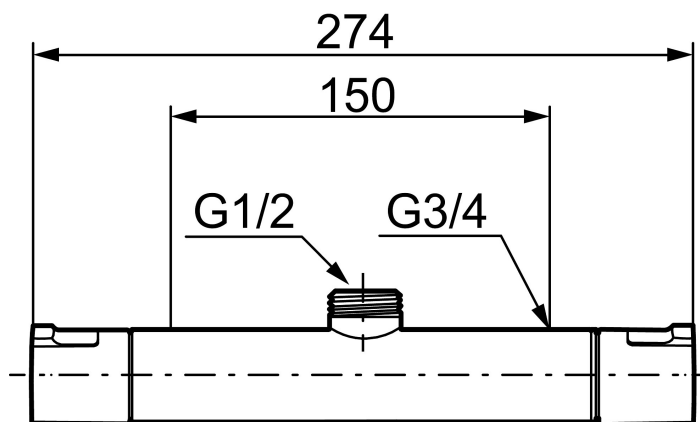

MORA CERA T4 shower mixer

A bathroom is a place for relaxation, pleasure and recharging your batteries. So fill it with enjoyment. Save energy effortlessly, protect against fluctuations in water temperature, take an extra long shower with a clear conscience. Mora Cera puts quality time in your bathroom in countless ways.

Article number: 241150.DB

Description: Chrome, incl. s-connection (2x701001)

Unique characteristics

- With shower connection up for Shower Systems
- Temperature handle with safety stop at 38°C and 42°C
- With Eco-function
- Approved non-return valves, EN-Standard EN1717
- Extra user-friendly grips, approved by the Rheumatism Association in Sweden

Backflow protection unit type