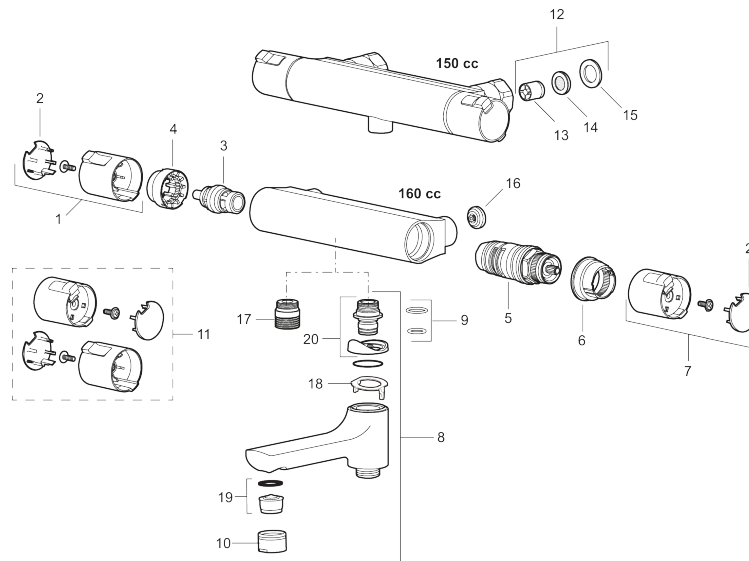

Article number: 241150.DB

Description: Chrome, incl. s-connection (2x701001)

Unique characteristics

- With shower connection up for Shower Systems
- Temperature handle with safety stop at 38°C and 42°C
- With Eco-function
- Approved non-return valves, EN-Standard EN1717
- Extra user-friendly grips, approved by the Rheumatism Association in Sweden

Backflow protection unit type

PRODUCT DESCRIPTION

MORA CERA T4 shower mixer

A bathroom is a place for relaxation, pleasure and recharging your batteries. So fill it with enjoyment. Save energy effortlessly, protect against fluctuations in water temperature, take an extra long shower with a clear conscience. Mora Cera puts quality time in your bathroom in countless ways.

Article number: 241150.DB

Sparepartlist

NO.	ART NO.	RSK	DESCRIPTION
1	409653.AA	8345188	On/off handle, complete, chrome, retail packed
2	409658.AA	8345190	End cover, chrome, retail packed
3	409354.AA	8345137	Ceramic headwork, retail packed
4	708079.AE		Eco, Stop ring, on/off
5	708764.AE	8345114	Thermostatic cartridge
6	209556.AE	8345184	Stop ring, temperature
7	409654.AA	8345189	Temperature handle, complete, chrome, retail packed
8	409656	8344876	Swivel spout, for conversion of shower mixer to bath/shower mixer, chrome
9	209519.AE	8938340	O-ring, for swivel spout
10	131415.AE	8281512	Housing M24 utv., 15 mm, chrome
11	409650.AA	8345187	On/off- and temperature handle, complete, chrome, retail packed
12	708338.AE		Non-return valve (2 pcs)
13	139465.AE	8186872	Non-return valve, with lock ring
14	708080.AE		Holder for filter, complete

NO.	ART NO.	RSK	DESCRIPTION
15	709339.AE	8938274	Gasket 24/15x2, 2 pcs
16	129380.AE	8345651	Non-return valve (2 pcs)
17	409659.AE	8187025	Shower connector M18x1xG1/2
18	129154.AE	8295332	Stop ring
19	139783.AE	8281546	Aerator inlet, 20–24 l/min at 300 kPa
20	209494.AE	8314141	Spout nipple incl cover ring