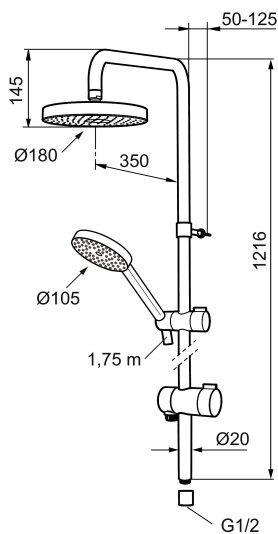

## MORA MMIX S6 shower system

Mora MMIX combines a softly shaped, ergonomic exterior with an energy-efficient interior. It has a geometric design with softly billowing curves, and the whole product line conveys a timeless, uniform style. Mora MMIX was developed according to our unique EcoSafe™ environmental concept for low energy consumption and long-term environmental care.

Article number: 130315

Description: Chrome

- Diverter with ceramic cartridge
- Shower hose in metal, PVC- and BPA-free
- With Easy-Clean anti-limescale system
- Shower bar can be shortened if required
- Connection with G1/2
- Diverter can be mounted with lever pointing in chosen direction
- Eco (energy and water saving hand shower 9 l/min, shower head 12 l/min)