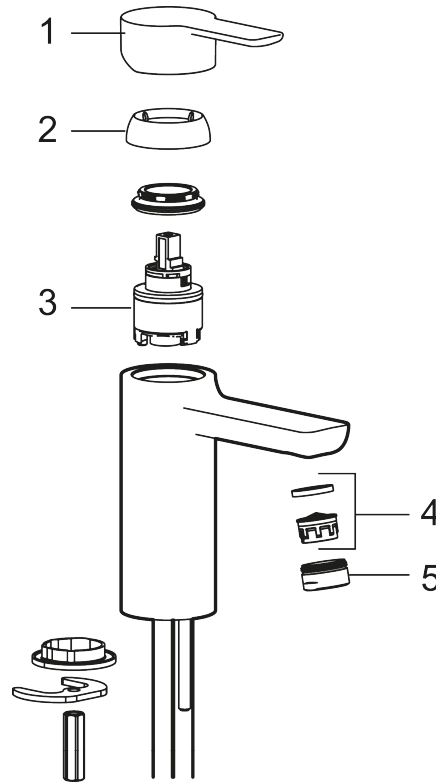

Article number: 343001 Flow 3 bar: 4.5 l/m

Description: Chrome

- ESS (energy saving system)
- Adjustable flow control and temperature limiter
- Soft PEX® hoses with 3/8" connecting nut (stainless steel braided)
- Lead Free material
- Hole diameter Ø34-37 mm

Uniqe characteristics

PRODUCT DESCRIPTION

LYNX basin mixer

A basin mixer with a sculptural, timeless look in clean chrome or matte black. Flattened elements blend with soft curves for a dramatic profile. The mixer enjoys our leading sustainable functionality.

Article number: 343001

Sparepartlist

NO.	ART NO.	RSK	DESCRIPTION
1	S600239	8387192	
1	S600239.12	8387193	
2	S600240	8397022	
2	S600240.12	8397023	
3	S600242	8387196	
4	132205.AE	8281441	Aerator insert, 5 l/min at 200–600 kPa
4	S600072	8281671	Aerator insert, 3 l/min at 200–600 kPa
4	S600226	8280024	Aerator insert, 1,7 l/min at 200–600 kPa
5	S600156	8280014	Housing M24 ext., 13 mm, chrome