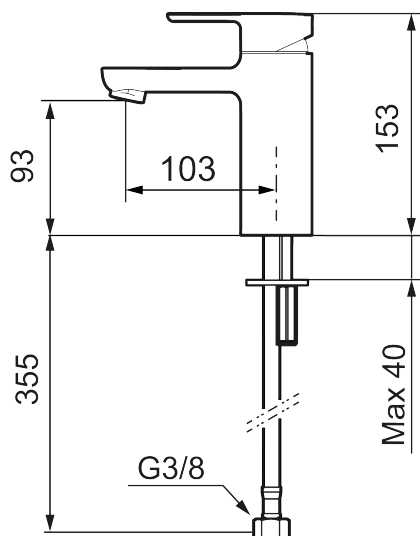

Uniqe characteristics